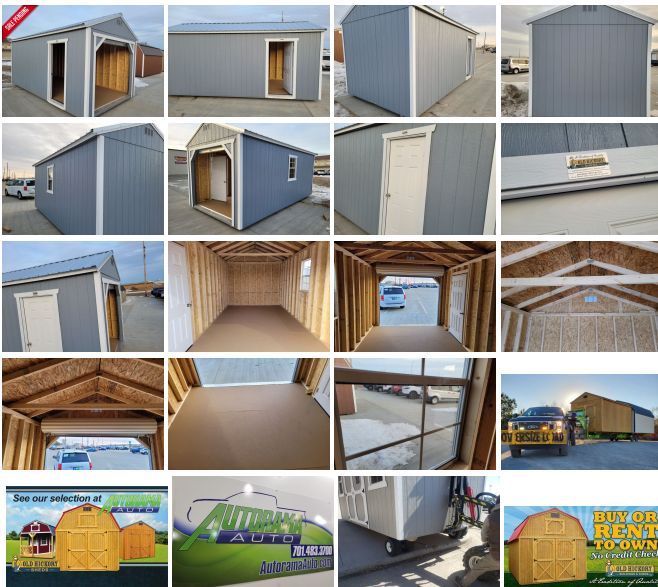

2022 Old Hickory Sheds 10x20 Utility Roller Door

Carter Heiser 701-483-3700

View this car on our website at autoramaauto.com/7154754/ebrochure

Our Price **\$7,799**

Specifications:

| | |
|--------------------|---------------------------|
| Year: | 2022 |
| VIN: | #74 |
| Make: | Old Hickory Sheds |
| Stock: | WG-G1787-1020-102122-SP |
| Model/Trim: | 10x20 Utility Roller Door |
| Condition: | Pre-Owned |
| Engine: | 0 cc |
| Exterior: | Gray |
| Mileage: | 9,190 |
| Hours: | 0 |

New, Ready for Delivery, 10x20 Shed, Rent to own \$325 /MO No Credit check! #74

- On Lot
- New
- Ready for Delivery
- Smart Panel- Gray
- Trim- White
- Metal roof- Silver
- 1 Standard walk in door
- 9x7 Roll up door
- 1 -* 2x3 Windows with screens
- Engineered floor
- 2 4x4 skids
- Quality made in Belle Fourche South Dakota.
- Write a check priced at \$ 9,175
-
- On sale now! Save 15% \$7799.
-
- Rent to own no credit required for as little as \$350. a month with \$450. down for 48 payment.
- Prices does not include tax

Design your own at
www.OldHickorybuildings.com

From the smallest at 8x8 to the largest at
16x40.

Choose from sheds in 3 styles; Barn,
Utility and Studio! You can add packages like;
Play House, Deluxe Play House, Side
porch, Dormer and Garage type. We also
make Animal Shelters with Tack Rooms.