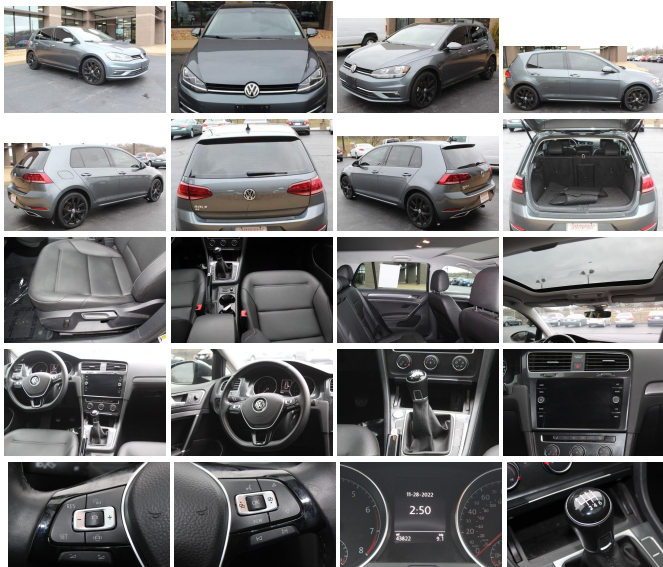

2019 Volkswagen Golf SE

View this car on our website at autoportstl.com/7154635/ebrochure

Our Price **\$19,900**

Retail Value **\$21,900**

Specifications:

Year:	2019
VIN:	3VWW57AU7KM024332
Make:	Volkswagen
Stock:	GP22506
Model/Trim:	Golf SE
Condition:	Pre-Owned
Body:	Sedan
Exterior:	Platinum Gray Metallic
Engine:	Engine: 1.4L TSI DOHC 16V 4-Cylinder Turbocharged -inc: direct fuel injection
Interior:	Titan Black Leatherette
Transmission:	6 SPEED MANUAL TRANSMISSION
Mileage:	43,822
Drivetrain:	Front Wheel Drive
Economy:	City 29 / Highway 37

**BEST SELECTION OF
LOW MILE**

**GREAT VALUE
IMPORTS IN
ST. LOUIS!**

**< EXCITED TO
PRESENT THIS >**

< THIS HARD TO FIND

MANHATTAN

MANUAL
TRANSMISSION >
<< 2019
VOLKSWAGEN GOLF
SE >>

WHAT DO YOU WANT TO KNOW:

- <> WE WANT TO EARN YOUR BUSINESS!
- <> SALE PRICED FOR A FAST SALE!
- <> ONE OWNER LOCAL TRADE IN
- <> CLEAN CARFAX HISTORY
- <> HAS NEVER BEEN IN ACCIDENT
- <> SIX SPEED MANUAL TRANSMISSION
- <> DRIVER ASSISTANCE PACKAGE
- <> BLIND SPOT MONITORING
- <> ADAPTIVE CRUISE CONTROL
- <> 17" ALLOY WHEELS
- <> SERVICE RECORDS
- <> MUCH, MUCH MORE

TITAN BLACK, V-TEX LEATHERETTE SEATING SURFACES

WHEELS: 17" ALLOY

Option Packages Total

\$1,565

<p> We offer comprehensive extended warranties. Please call for prices</p> <p> We offer competitive financing. Please call to apply</p>