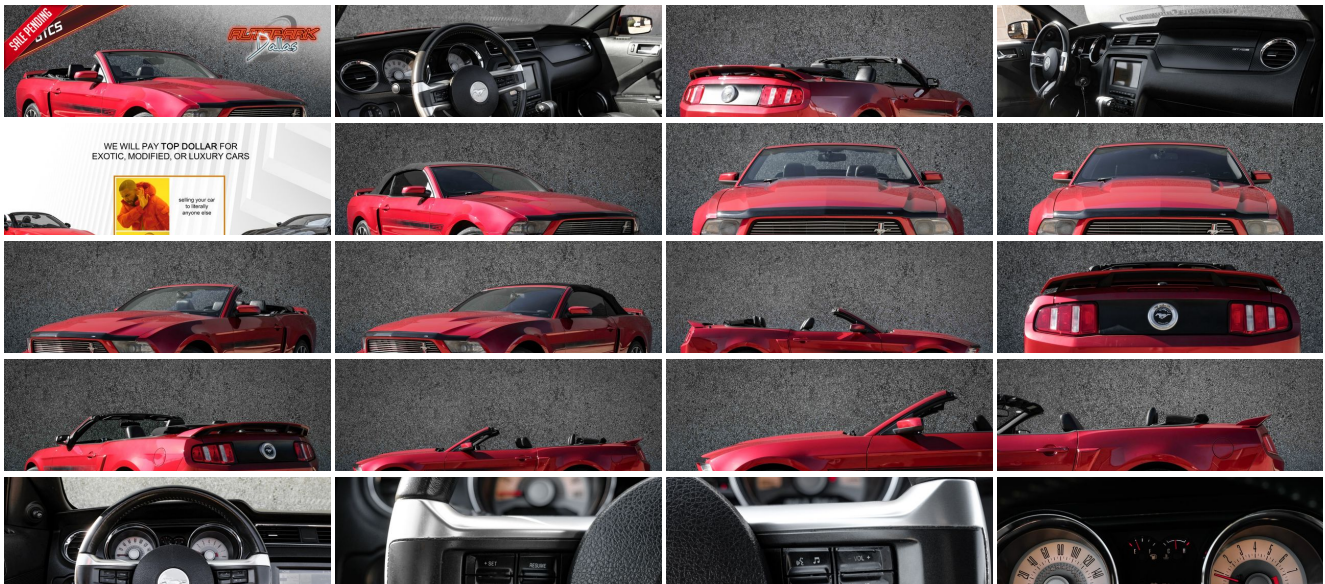

## Specifications:

<b>Year:</b>	2011
<b>VIN:</b>	1ZVBP8FF1B5149440
<b>Make:</b>	Ford
<b>Stock:</b>	1122
<b>Model/Trim:</b>	Mustang GT Premium Cali Special
<b>Condition:</b>	Pre-Owned
<b>Body:</b>	Convertible
<b>Exterior:</b>	Race Red
<b>Engine:</b>	5.0L 4V TI-VCT V8 ENGINE
<b>Interior:</b>	Black Leather
<b>Mileage:</b>	67,808
<b>Drivetrain:</b>	Rear Wheel Drive
<b>Economy:</b>	City 17 / Highway 25

### Exterior

- 18" x 8" wide-spoke painted aluminum wheels- Front fog lamps- Pwr folding soft top
- Rear spoiler- Auto headlamps- Body-color pwr mirrors -inc: integrated blind spot mirror
- Complex reflector halogen headlamps- Convertible boot
- Dark chrome grille pony emblem - LED sequential tail lamps- Mini spare tire
- P235/50R18 front & P245/45R18 rear all season tires (2010)
- Variable intermittent wipers (2010)