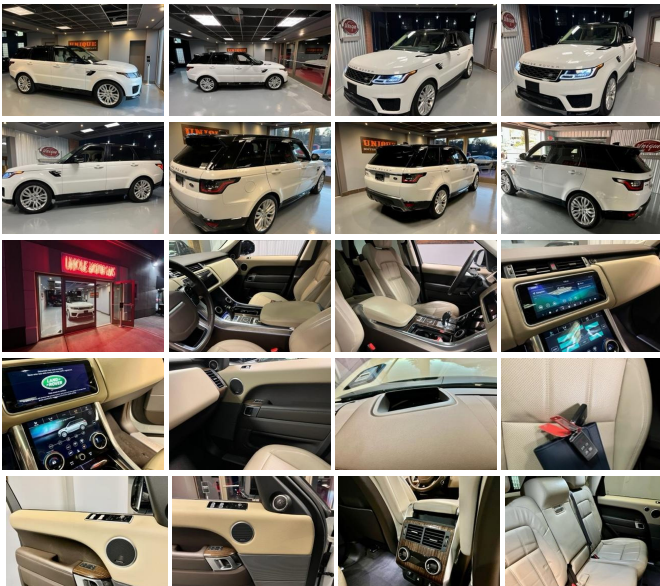

2020 Land Rover Range Rover Sport HSE

View this car on our website at uniquemotorcarsonline.com/7154019/ebrochure

Our Price **\$66,900**

Specifications:

Year:	2020
VIN:	SALWR2SU9LA708413
Make:	Land Rover
Stock:	708413
Model/Trim:	Range Rover Sport HSE
Condition:	Pre-Owned
Body:	SUV
Exterior:	Fuji White
Engine:	Engine: MHEV 3.0L Turbocharged I6 P360
Interior:	Tan Leather
Transmission:	Automatic
Mileage:	16,567
Drivetrain:	4 Wheel Drive
Economy:	City 19 / Highway 24

2020 Land Rover Range Rover Sport Mild Hybrid 4x4, Fuji white with the tan leather interior, panoramic roof and the black rooftop; options include;

Interior

16-Way Heated Front Seats w/Memory -inc: driver and passenger 2-way electric power fore/aft and rise/fall adjust, 2-way electric power squab recline, 4-way electric power lumbar, front headrests w/2-way electric power height adjust and 2-way manual fore/aft adjust, 2-way electric power cushion tilt and captain's armrest
Bucket Front Seats
8-Way Driver Seat
8-Way Passenger Seat
60-40 Folding Split-Bench Front Facing Manual Reclining Fold Forward Seatback Rear Seat w/Manual Fore/Aft
Power Tilt/Telescoping Steering Column
Gauges -inc: Speedometer, Odometer, Engine Coolant Temp, Tachometer, Altimeter, Oil Level, Trip Odometer and Trip Computer
Power Rear Windows and Fixed 3rd Row Windows
Leather/Metal-Look Steering Wheel w/Auto Tilt-Away
Front Cupholder
Rear Cupholder
Compass
Proximity Key For Doors And Push Button Start
Interior Lock Disable
Valet Function
Power Fuel Flap Locking Type
Remote Keyless Entry w/Integrated Key Transmitter, 4 Door Curb/Courtesy, Illuminated Entry, Illuminated Ignition Switch and Panic