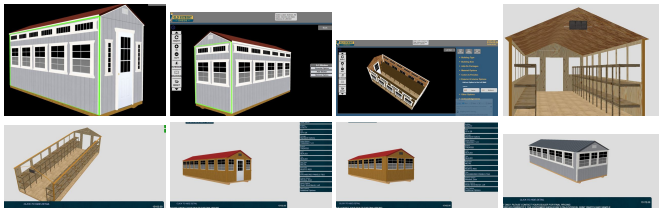

2023 Old Hickory Sheds "NOT" a Green House

Carter Heiser 701-483-3700

View this car on our website at autoramaauto.com/7153714/ebrochure

Our Price **\$10,835**

Specifications:

Year:	2023
VIN:	GH1
Make:	Old Hickory Sheds
Stock:	GH
Model/Trim:	"NOT" a Green House
Condition:	Pre-Owned
Engine:	0 cc
Exterior:	Any
Mileage:	0
Hours:	0

New, Custom Order, 8x20 Shed, Rent to own \$490/MO No Credit check!

Old Hickory does not make a "Green House" but we can put in a lots of windows on all the sides. Not a true green house, however it will be stronger and have screened windows.

Shelving down both sides. Order your size and style, Pick your colors!

- Taking Orders
- New
- Stained Pine- Stained Fir- or Smart Panel-
- Metal roof- or Shingles
- 12 3x3 Windows with screens
- 7 fixed Windows
- Man door with windows
- Engineered floor
- 2 4x4 skids
- Quality made in Belle Fourche South Dakota.
- Write a check priced at \$ 11500.

Design your own at
www.OldHickorybuildings.com

From the smallest at 8x8 to the largest at 16x40.

Choose from sheds in 3 styles; Barn, Utility and Studio! You can add packages like; Play House, Deluxe Play House, Side porch. Dormer and Garage type. We also