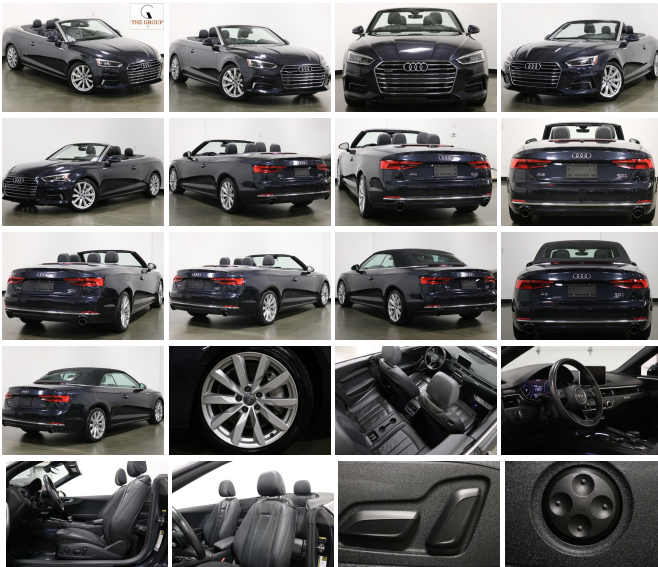

2018 Audi A5 Quattro Cabriolet Premium Plus

View this car on our website at ff783918-554d-4ea7-80c6-a74d5248bc1b.autorevo-powersites.com/7153676/ebrochure

Our Best Price **\$29,950**

Specifications:

Year:	2018
VIN:	WAUYNGF5XJN003053
Make:	Audi
Model/Trim:	A5 Quattro Cabriolet Premium Plus
Condition:	Pre-Owned
Body:	Convertible
Exterior:	Moonlight Blue Metallic/Black Roof
Engine:	Engine: 2.0L TFSI 4 Cylinder 252 HP -inc: energy recuperation system w/start-stop
Interior:	Black Leather
Transmission:	Automatic
Mileage:	36,021
Drivetrain:	All Wheel Drive
Economy:	City 24 / Highway 34

2018 AUDI A5 QUATTRO PREMIUM PLUS 2 DOOR 4 PASSENGER CABRIOLET.

MOONLIGHT BLUE METALLIC WITH A BLACK LUXURY LEATHER INTERIOR AND A BLACK CONVERTIBLE TOP.

2.0 LITER ENGINE THAT DELIVERS OUTSTANDING PERFORMANCE AND SUPERIOR FUEL ECONOMY.