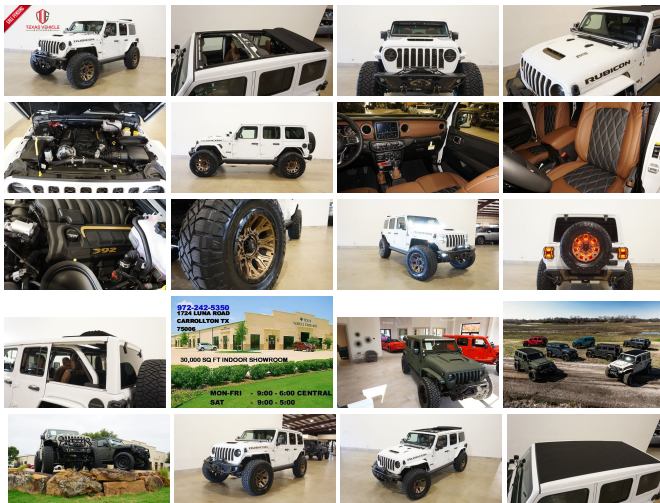

# 2022 Jeep Wrangler Unlimited Rubicon 392 SKY TOP,BUMPERS,LED'S,FUEL WHLS

View this car on our website at [tveauto.com/7153614/ebrochure](https://tveauto.com/7153614/ebrochure)

Our Price **\$132,900**

## Specifications:

<b>Year:</b>	2022
<b>VIN:</b>	1C4JJXSJ9NW264077
<b>Make:</b>	Jeep
<b>Stock:</b>	264077
<b>Model/Trim:</b>	Wrangler Unlimited Rubicon 392 SKY TOP,BUMPERS,LED'S,FUEL WHLS
<b>Condition:</b>	Pre-Owned
<b>Body:</b>	SUV
<b>Exterior:</b>	Bright White Clearcoat
<b>Engine:</b>	ENGINE: 6.4L V8 SRT HEMI MDS
<b>Interior:</b>	Brown Leather
<b>Transmission:</b>	TRANSMISSION: 8-SPEED AUTOMATIC (8HP75)
<b>Mileage:</b>	96
<b>Drivetrain:</b>	4 Wheel Drive
<b>Economy:</b>	City 13 / Highway 17