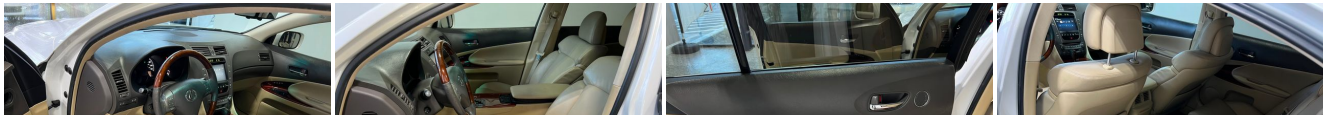

Specifications:

Year:	2007
VIN:	JTHBE96SX70017453
Make:	Lexus
Stock:	017453
Model/Trim:	GS 350
Condition:	Pre-Owned
Body:	Sedan
Exterior:	Starfire Pearl
Engine:	3.5L DOHC 24-valve direct injection V6 engine w/dual continuously variable valve timing w/intelligence (VVT-i)
Interior:	Cashmere Leather
Mileage:	153,048
Drivetrain:	Rear Wheel Drive
Economy:	City 21 / Highway 29

Vehicle Description

ONLY 2 PREVIOUS OWNERS!! 18 WHEELS!! NEW TIRES!! Carfax certified call or text Oliver 407-402-5553. Options-

MSRP $44,150.00 INSTALLED OPTIONS

FW 18" Alloy Wheels inc: summer tires $950

RF Rear Spoiler $200

RS Rain Sensing Wipers & Adaptive Front Lighting System (Afs) inc: headlamp washers $525

SS PWR Rear Sunshade $210

VS Ventilated Front Seats $200

Z1 Preferred Accessory PKG inc: cargo net trunk mat wheel locks $197

D7 Courtesy Delivery Sticker $0

Original Shipping Charge $765

MSRP- $47,197.00

UPGRADE- Tinted windows

Carfax certified, Autocheck certified, only 2 previous owners.

Exterior- Excellent condition, Interior- Extra clean, non-smoker. This is a very nice find- great colors, clean history, well kept and tons of recent services. Recent services and repairs- new Bridgestone Potenza tires, new TPMS sensors, alignment, new front KYB struts & mounts, MAFS cleaning, sensor connector, windshield washer pump, new battery, synthetic oil change, new starter & new floor mats. Finished in Starfire Pearl with Cashmere leather. Includes 1-key/remote and owners manuals. Give us a call or send us an email before it's too late. No Hidden Fees, No Hassle Buying. Save Thousands $$$$. Click On Link To Our Website At www.MILLENIAMOTORS.com For Up To 80 Photos. Trade-Ins Accepted, Ask For Details. Call Oliver Today For Appointment. All prices plus sales tax, tag and titling, and dealer service fee of $399, which represents cost and profits to the selling dealer for items such as cleaning, inspecting and preparing documents related to the sale.

Installed Options

Interior

- 10-way pwr heated front bucket seats-inc: lumbar support, 3-position memory, adjustable headrests
- AM/FM stereo-inc: auto-reverse cassette, 6-disc in-dash CD changer, 134-watt, (10) speakers, cassette scan feature, digital signal processing w/automatic sound levelizer (ASL), theft-deterrent design, electronic crossover network
- Carpeted floor mats- Cruise control
- Drop-down controls by left of steering wheel-inc: exterior mirror, fuel door opener, trunk release, meter brightness, odometer reset, trip meter reset, headlamp washer, rear sunshade, park assist, AFS off & interior lamp
- Dual-zone auto climate controls-inc: LCD controls, temp display, smog sensor, auto recirculation, micro dust filter, pollen filter
- Pwr door locks-inc: anti-lockout feature, driver door 2-turn unlock system
- Pwr trunk closer- Pwr trunk release w/valat trunk lockout