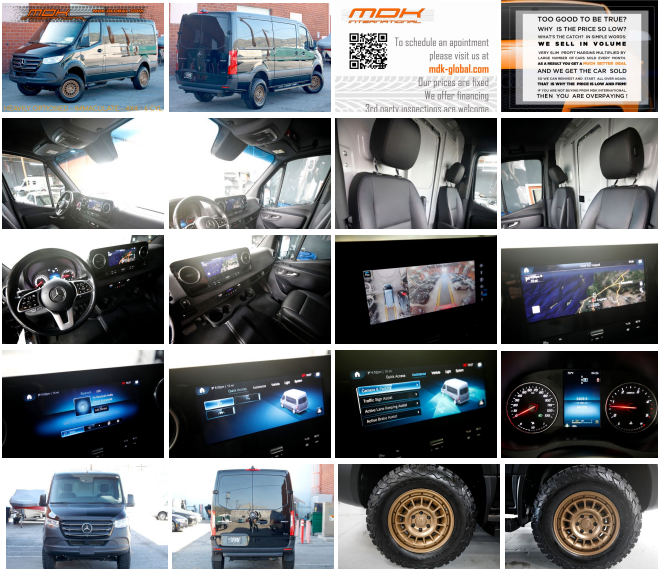

Specifications:

Year:	2020
VIN:	W1W4EBVY2LT020030
Make:	Mercedes-Benz
Model/Trim:	Sprinter 2500 4x4
Condition:	Pre-Owned
Body:	Minivan/Van
Exterior:	Jet Black
Engine:	Engine: 3.0L V6 Turbo Diesel
Interior:	Black Leatherette
Mileage:	64,113
Drivetrain:	4 Wheel Drive