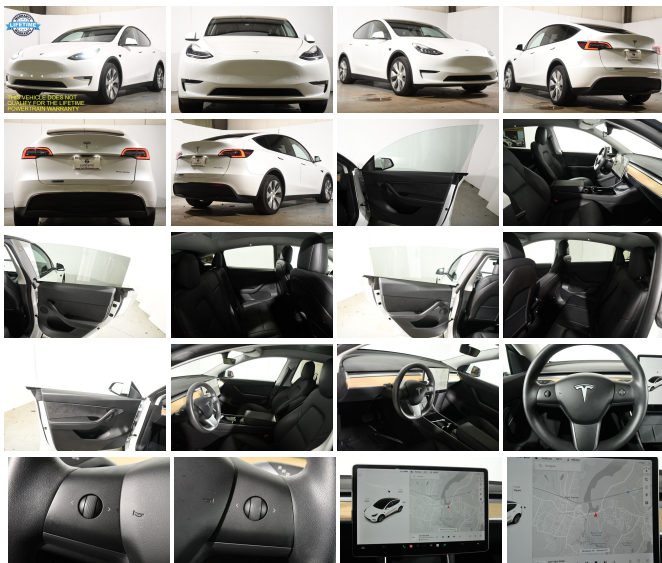

139 W Main St
 Branford, CT 06405

2020 Tesla Model Y Long Range

Eric Zuwalick

View this car on our website at soundautowholesalers.com/7153445/ebrochure

No-Haggle Price **\$45,900**

Specifications:

Year:	2020
VIN:	5YJYGDEE9LF028525
Make:	Tesla
Stock:	5286
Model/Trim:	Model Y Long Range
Condition:	Pre-Owned
Body:	SUV
Exterior:	Pearl White Multi-Coat
Interior:	Black Leather
Mileage:	16,157
Drivetrain:	All Wheel Drive
Economy:	City 127 / Highway 114

2020 Tesla Model Y Long Range

Sound Auto Wholesalers - - View this car on our website at soundautowholesalers.com/7153445/ebrochure

Installed Options

Interior

- 1 12V DC Power Outlet- 2 Seatback Storage Pockets
- 40-20-40 Folding Split-Bench Front Facing Heated Manual Reclining Fold Forward Seatback Leatherette Rear Seat
- 5 Seat Interior -inc: 12-way power adjustable front and rear heated seats and custom driver profiles
- 8-Way Driver Seat -inc: Power 4-Way Lumbar Support
- 8-Way Passenger Seat -inc: Power 4-Way Lumbar Support - Air Filtration
- Cargo Area Concealed Storage- Cargo Space Lights- Carpet Floor Trim- Compass
- Cruise Control w/Steering Wheel Controls- Day-Night Auto-Dimming Rearview Mirror
- Delayed Accessory Power- Digital Appearance- Distance Pacing w/Traffic Stop-Go
- Driver And Passenger Visor Vanity Mirrors w/Driver And Passenger Illumination, Driver And Passenger Auxiliary Mirror
- Driver Foot Rest- Dual Zone Front Automatic Air Conditioning w/Steering Wheel Controls
- FOB Controls -inc: Cargo Access and Windows- Fade-To-Off Interior Lighting
- Fixed Front Head Restraints and Fixed Rear Head Restraints- Front And Rear Map Lights
- Front Center Armrest and Rear Center Armrest- Front Cupholder
- Front Seats w/Power 4-Way Driver Lumbar
- Full Carpet Floor Covering -inc: Carpet Front And Rear Floor Mats - Full Cloth Headliner
- Full Floor Console w/Covered Storage and 1 12V DC Power Outlet
- Gauges -inc: Speedometer, Odometer, Traction Battery Level, Power/Regen, Trip Odometer and Trip Computer