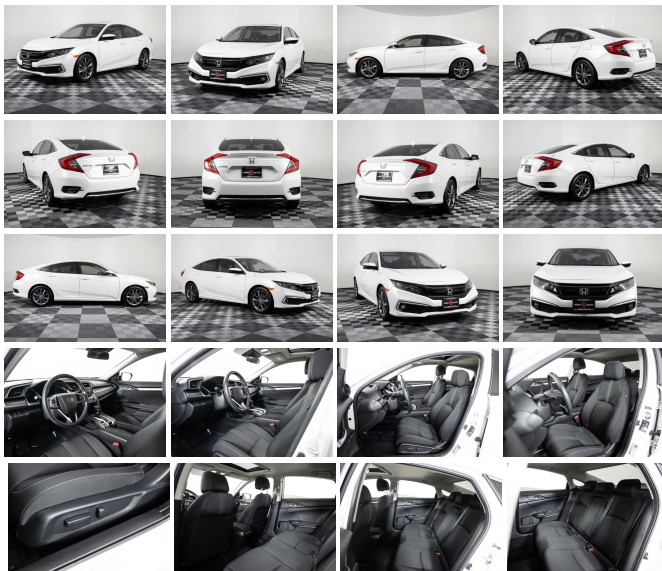

## Specifications:

<b>Year:</b>	2019
<b>VIN:</b>	JHMFC1F36KX003700
<b>Make:</b>	Honda
<b>Stock:</b>	P6500B
<b>Model/Trim:</b>	Civic EX
<b>Condition:</b>	Pre-Owned
<b>Body:</b>	Sedan
<b>Exterior:</b>	Rallye Red
<b>Engine:</b>	Engine: 1.5T I-4 DOHC 16-Valve w/Turbocharger
<b>Interior:</b>	Black, cloth Cloth
<b>Mileage:</b>	47,084
<b>Drivetrain:</b>	Front Wheel Drive
<b>Economy:</b>	City 32 / Highway 42

HAPPY NEW YEARS! BIG SAVINGS GOING ON NOW! CLEAN TITLE  
\* 1 OWNER \* CLEAN CARFAX REPORTING 10 SERVICE RECORDS  
\* NON-SMOKER \* EX-T Package \* Automatic \* Sunroof \*\*We will price match any equally equipped vehicle within 300 miles of our dealership\*\*  
\*\*Credit Union and bank financing available\*\* \*\* We take trades and can arrange buyer financing \*\* \* Call or text us 24 hours at 385-323-8407 with any questions!