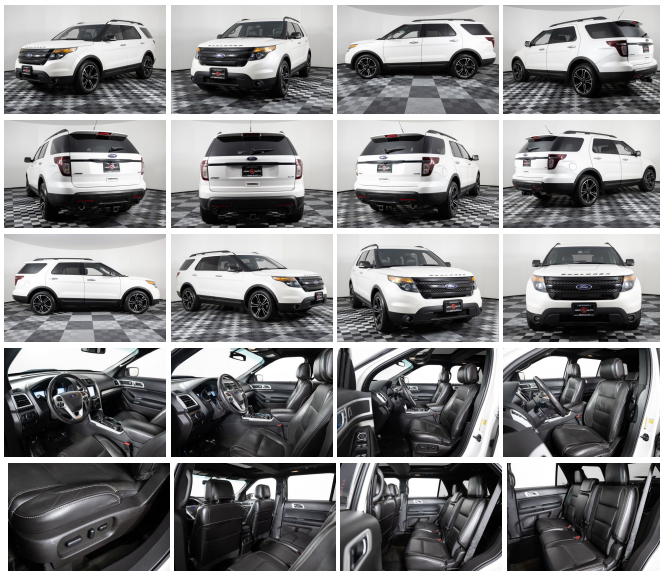

Specifications:

Year:	2014
VIN:	1FM5K8GT8EGC62079
Make:	Ford
Stock:	P6665
Model/Trim:	Explorer Sport
Condition:	Pre-Owned
Body:	SUV
Exterior:	White Platinum Met TC
Engine:	ENGINE: 3.5L V6 ECOBOOST
Interior:	Charcoal Black Leather
Mileage:	79,055
Drivetrain:	4 Wheel Drive
Economy:	City 16 / Highway 22

HAPPY NEW YEARS! BIG SAVINGS GOING ON NOW! ** CLEAN TITLE * CLEAN CARFAX REPORTING ONLY 2 PREVIOUS OWNERS * SPORT PACKAGE * FULLY LOADED 7 SEATER * 4WD ** **We will price match any equally equipped vehicle within 300 miles of our dealership** **Credit Union and bank financing available** ** We take trades and can arrange buyer financing ** * Call or text us 24 hours at 385-323-8407 with any questions!