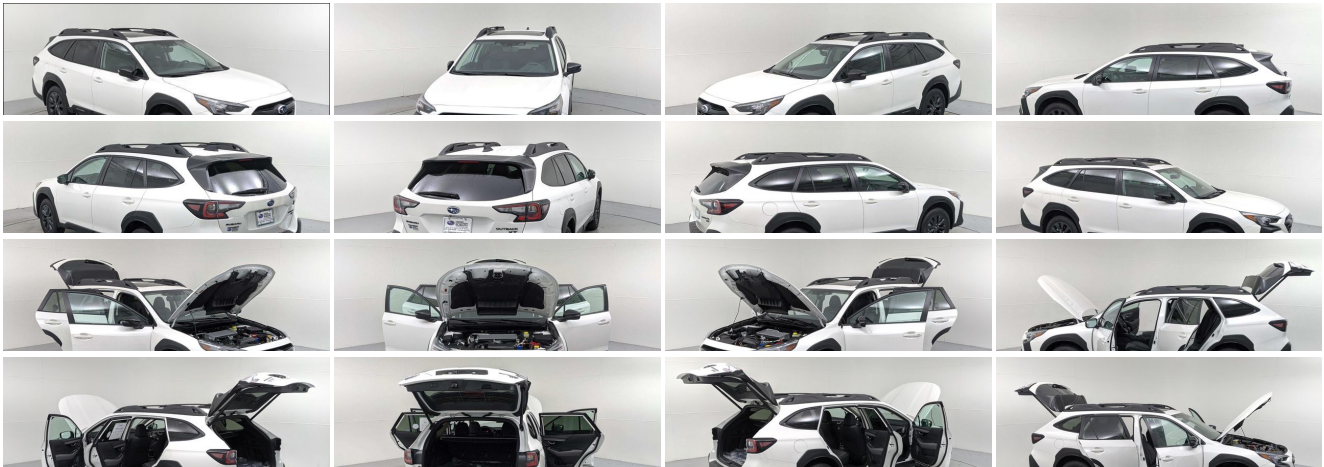

Contact

Specifications:

Year:	2023
VIN:	4S4BTGLD9P3157330
Make:	Subaru
Stock:	SP157330
Model/Trim:	Outback Onyx Edition XT

Condition:	New
Body:	SUV
Exterior:	Crystal White Pearl
Engine:	Engine: 2.4L DOHC 16 Valve 4-Cyl Intercooled Turbo -inc: Horizontally opposed, Dual Active Valve Control System (DAVCS) Variable Valve Timing, auto start-stop and Electronic Throttle Control (ETC)
Interior:	Gray
Mileage:	0
Drivetrain:	All Wheel Drive
Economy:	City 22 / Highway 29

Vehicle Description

Navigation, Sunroof, Heated Seats, Satellite Radio, Heated Rear Seat, Power Liftgate, All Wheel Drive, Turbo Charged, Alloy Wheels. EPA 29 MPG Hwy/22 MPG City! Onyx Edition XT trim, Crystal White Pearl exterior and Gray interior KEY FEATURES INCLUDE Navigation, All Wheel Drive, Power Liftgate, Heated Driver Seat, Heated Rear Seat, Back-Up Camera, Turbocharged, Satellite Radio, iPod/MP3 Input, Onboard Communications System, Aluminum Wheels, Remote Engine Start, Dual Zone A/C, Blind Spot Monitor, Smart Device Integration Rear Spoiler, MP3 Player, Remote Trunk Release, Privacy Glass, Keyless Entry. OPTION PACKAGES POWER MOONROOF NAVIGATION RAB Power Moonroof, Reverse Automatic Braking (RAB) System. Subaru Onyx Edition XT with Crystal White Pearl exterior and Gray interior features a 4 Cylinder Engine with 260 HP at 5600 RPM*. OUR OFFERINGS You've got a friend in the car business. Horsepower calculations based on trim engine configuration. Fuel economy calculations based on original manufacturer data for trim engine configuration. Please confirm the accuracy of the included equipment by calling us prior to purchase.