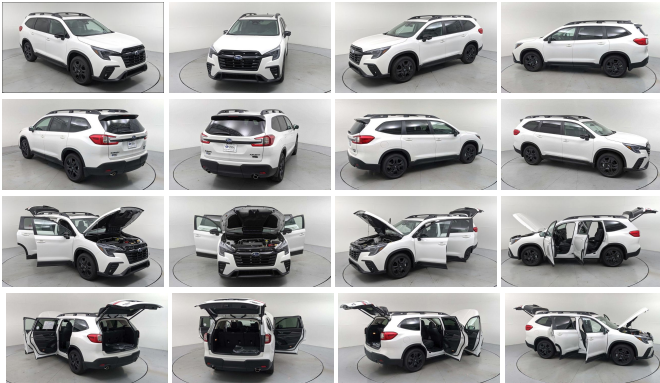

2023 Subaru Ascent Onyx Edition Limited

View this car on our website at charlestonautosales.com/7153047/ebrochure

Lowest **\$48,181**

Specifications:

Year:	2023
VIN:	4S4WMAKD8P3411901
Make:	Subaru
Stock:	SP411901
Model/Trim:	Ascent Onyx Edition Limited
Condition:	New
Body:	SUV
Exterior:	Crystal White Pearl
Engine:	Engine: 2.4L DOHC 16 Valve 4-Cylinder Turbo -inc: twin scroll intercooled turbocharger, Dual Active Valve Control System (DAVCS) variable valve timing and Electronic Throttle Control (ETC)
Interior:	Gray
Mileage:	0
Drivetrain:	All Wheel Drive
Economy:	City 19 / Highway 25

Nav System, Moonroof, Third Row Seat, Heated Seats, Power Liftgate, All Wheel Drive, Turbo Charged Engine, Quad Bucket Seats. Onyx Edition Limited trim, Crystal White Pearl exterior and Gray interior. FUEL EFFICIENT 25 MPG Hwy/19 MPG City! KEY FEATURES INCLUDE Third Row Seat, Navigation, Sunroof, Panoramic Roof, All Wheel Drive, Quad Bucket Seats, Power Liftgate, Rear Air, Heated Driver Seat, Heated Rear Seat, Back-Up Camera, Turbocharged, Premium Sound System, Satellite Radio, iPod/MP3 Input. Rear Spoiler, MP3 Player, Privacy Glass, Remote Trunk Release, Keyless Entry. OPTION PACKAGES AUTO-DIMMING EXTERIOR MIRROR W/APPROACH LIGHT. Subaru Onyx Edition Limited with Crystal White Pearl exterior and Gray interior features a 4 Cylinder Engine with 260 HP at 5600 RPM*. BUY FROM AN AWARD WINNING DEALER You've got a friend in the car business. Horsepower calculations based on trim engine configuration. Fuel economy calculations based on original manufacturer data for trim engine configuration. Please confirm the accuracy of the included equipment by calling us prior to purchase.