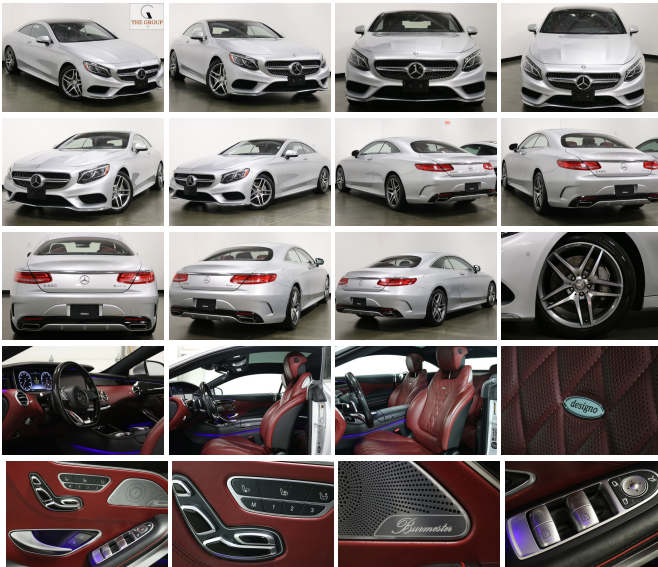

2016 Mercedes-Benz S 550C 4 MATIC

View this car on our website at ff783918-554d-4ea7-80c6-a74d5248bc1b.autorevo-powersites.com/7152999/ebrochure

Our Best Price **\$45,950**

Specifications:

| | |
|----------------------|---------------------------------------|
| Year: | 2016 |
| VIN: | WDDXJ8FB0GA016079 |
| Make: | Mercedes-Benz |
| Model/Trim: | S 550C 4 MATIC |
| Condition: | Pre-Owned |
| Body: | Coupe |
| Exterior: | Diamond Silver Metallic |
| Engine: | 4.7 LITER TWIN TURBOCHARGED V8 ENGINE |
| Interior: | designo Bengal Red/Black Leather |
| Transmission: | Automatic |
| Mileage: | 34,029 |
| Drivetrain: | All Wheel Drive |
| Economy: | City 16 / Highway 24 |

2016 MERCEDES BENZ S550C 2 DOOR FULL SIZE ULTRA LUXURY FULL SIZE 2 DOOR COUPE.

SILVER EXTERIOR WITH A DESIGNO BENGAL RED PREMIUM LEATHER INTERIOR.

PREMIUM PKG.

SPORT PKG.

DRIVER ASSISTANCE PKG WITH DISTRONIC ADAPTIVE CRUISE CONTROL.

Exterior

- Aluminum Panels- Body-Colored Door Handles
- Body-Colored Front Bumper w/Chrome Bumper Insert
- Body-Colored Power Heated Auto Dimming Side Mirrors w/Power Folding and Turn Signal Indicator
- Body-Colored Rear Bumper- Chrome Bodyside Insert- Chrome Grille
- Chrome Side Windows Trim and Black Front Windshield Trim - Clearcoat Paint
- Cornering Lights- Door Auto-Latch- Fixed Rear Window w/Defroster and Power Blind
- Front License Plate Bracket- Glass 1st And 2nd Row Sunroof w/Power Sunshade
- Headlights-Automatic Highbeams- LED Brake Lights- Laminated Glass- Light Tinted Glass
- Perimeter/Approach Lights- Power Open And Close Trunk Rear Cargo Access
- Programmable Projector Beam Led Low/High Beam Daytime Running Directionally Adaptive Auto High-Beam Headlamps w/Delay-Off
- Rain Detecting Variable Intermittent Wipers w/Heated Reservoir- Tires: 19"
- Wheels: 19" Triple 5-Spoke