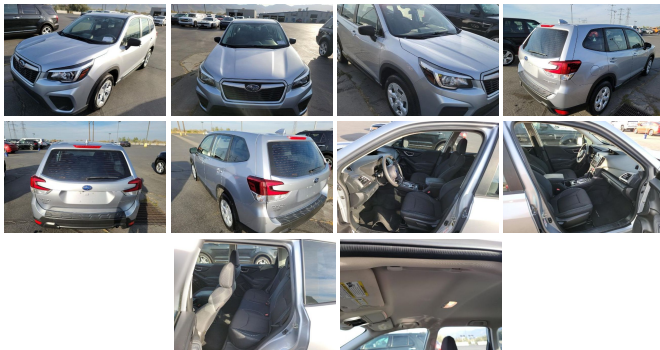

## 2020 Subaru Forester Base

View this car on our website at [asayauto.com/7152930/ebrochure](https://asayauto.com/7152930/ebrochure)

Our Price **\$23,495**

### Specifications:

<b>Year:</b>	2020
<b>VIN:</b>	JF2SKAAC1LH469221
<b>Make:</b>	Subaru
<b>Stock:</b>	P6663
<b>Model/Trim:</b>	Forester Base
<b>Condition:</b>	Pre-Owned
<b>Body:</b>	SUV
<b>Exterior:</b>	Ice Silver Metallic
<b>Engine:</b>	Engine: 2.5L 4 Cyl DOHC 16V w/VVT -inc: Dual Active Valve Control System (DAVCS) variable valve timing
<b>Interior:</b>	Cloth
<b>Mileage:</b>	49,745
<b>Drivetrain:</b>	All Wheel Drive
<b>Economy:</b>	City 26 / Highway 33

OUR BLACK FRIDAY SALES EVENT STARTS THIS WEEKEND AND GOES THROUGH NOVEMBER 30TH! OUR BIGGEST SALE OF THE YEAR! BUY, SPIN AND WIN!! THOUSANDS OF DOLLARS IN PRIZES! \*\* CLEAN TITLE \* High Value Options Adaptive Cruise Control Back-Up Camera Bluetooth Connection Climate Control Lane Departure Warning Lane Keeping Assist \*\*We will price match any equally equipped vehicle within 300 miles of our dealership\*\* \*\*Credit Union and bank financing available\*\* \*\* We take trades and can arrange buyer financing \*\* \* Call or text us 24 hours at 385-323-8407 with any questions!