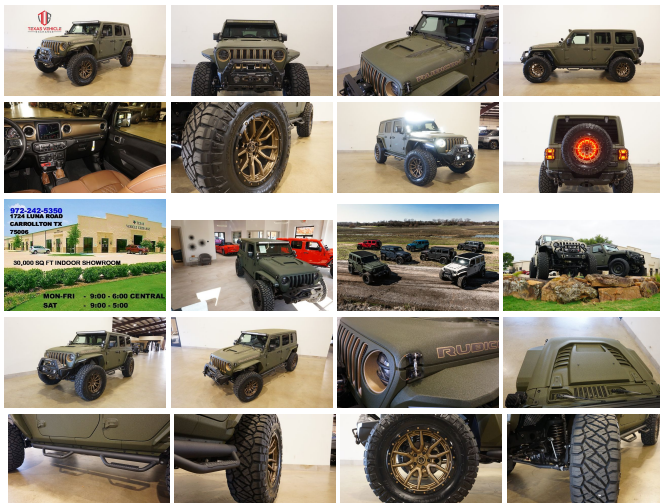

2022 Jeep Wrangler Unlimited Rubicon 4X4 DIESEL, DUPONT KEVLAR, LIFT, LED'S

View this car on our website at tveauto.com/7152557/ebrochure

Our Price **\$94,899**

Specifications:

Year:	2022
VIN:	1C4JJXFM1NW267656
Make:	Jeep
Stock:	267656
Model/Trim:	Wrangler Unlimited Rubicon 4X4 DIESEL, DUPONT KEVLAR, LIFT, LED'S
Condition:	Pre-Owned
Body:	SUV
Exterior:	Green
Engine:	ENGINE: 3.0L V6 TURBO DIESEL W/ESS G3
Interior:	Brown Leather
Transmission:	TRANSMISSION: 8-SPEED AUTOMATIC (8HP75)
Mileage:	74
Drivetrain:	4 Wheel Drive
Economy:	City 17 / Highway 23

NATION WIDE FINANCING

SUBMIT CREDIT APP [WWW.TVEAUTO.COM](https://www.tveauto.com)

OR CALL 972-242-5350

"TANK GREEN EDITION"

CUSTOM BUILT **KEVLAR** 2022 JEEP
WRANGLER JL UNLIMITED RUBICON 4X4
WITH 26R PACKAGE

UPGRADES INCLUDE:

- * TANK GREEN KEVLAR COATING WITH KING RANCH BROWN ACCENTS
- * 3.0L V6 TURBO DIESEL ENGINE WITH START STOP
- * CUSTOM ALEA BROWN LEATHER WITH TAN STITCHING
- * FACTORY REMOTE START
- * REMOTE PROXIMITY KEYLESS ENTRY
- * COLD WEATHER GROUP
- * SAFETY GROUP
- * FACTORY 8.4 INCH TOUCH SCREEN NAVIGATION WITH HD AM/FM/SIRIUS STEREO & ALPINE PREMIUM AUDIO SYSTEM
- * FACTORY BACK-UP CAMERA
- * U-CONNECT
- * SMITTYBILT STRYKER JL FRONT BUMPER WITH LED LIGHT BAR & LED FOGLIGHTS
- * FRONT D-RINGS & ISOLATORS (KING RANCH BROWN)
- * SMITTYBILT NEW GEN II "X20" 10,000 LB WATERPROOF AND WIRELESS CONTROL WINCH WITH SYNTHETIC ROPE
- * FACTOR 55 PROLINK (BLACK)
- * FACTORY MESH GRILLE PAINTED (KING RANCH BROWN)
- * FACTORY LED HEADLIGHTS
- * RUGGED RIDGE BLACK HEADLIGHT GUARDS
- * NEW JL CUSTOM VENTED HOOD
- * DRAKE OFF ROAD HOOD LATCHES
- * ROAD ARMOR STEALTH JL FENDER FLARES
- * DV8 OFF ROAD FRONT & REAR INNER FENDERS