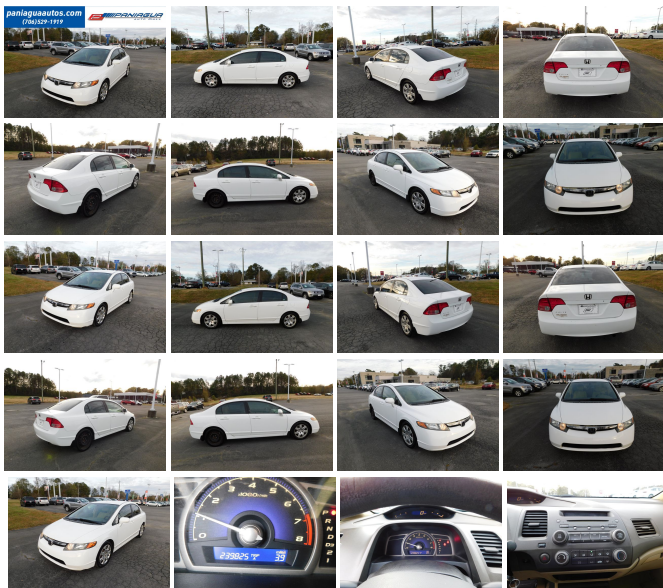

2006 Honda Civic LX

View this car on our website at paniaguaautos.com/7152540/ebrochure

Our Price **\$3,995**

Specifications:

Year:	2006
VIN:	1HGFA16556L084695
Make:	Honda
Stock:	9373
Model/Trim:	Civic LX
Condition:	Pre-Owned
Body:	Sedan
Exterior:	White
Engine:	1.8L SOHC MPFI 16-valve i-VTEC I4 engine
Interior:	Tan Cloth
Transmission:	AUTOMATIC
Mileage:	239,825
Drivetrain:	Front Wheel Drive
Economy:	City 30 / Highway 40

2006 HONDA CIVIC LX 1.8L 4 CYLINDER AUTOMATIC CLOTH INTERIOR ALL POWER HURRY IN TODAY AND CHECK OUT OUR MOST RECENT INVENTORY WE HAVE THE BEST SELECTION OF USED VEHICLES IN TOWN COME SEE US SOON

2006 Honda Civic LX

Paniagua Auto Mall - 706-529-1919 & 423-472-4045 - View this car on our website at paniaguaautos.com/7152540/ebrochure

Our Location :

2006 Honda Civic LX

Paniagua Auto Mall - 706-529-1919 & 423-472-4045 - View this car on our website at paniaguaautos.com/7152540/ebrochure

Exterior

- Daytime running lights- 2-speed intermittent windshield wipers- Body-color door handles
- Body-color pwr mirrors- Impact-absorbing body-color bumpers
- Multi-reflector halogen headlamps- Tinted glass