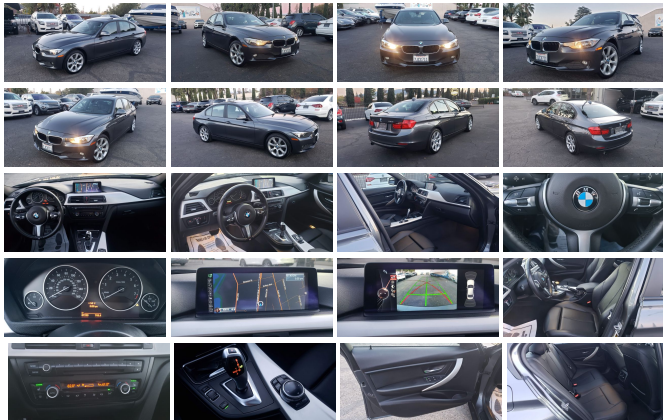

## Specifications:

<b>Year:</b>	2014
<b>VIN:</b>	WBA3C3G51ENS70546
<b>Make:</b>	BMW
<b>Model/Trim:</b>	320i xDrive
<b>Condition:</b>	Pre-Owned
<b>Body:</b>	Sedan
<b>Exterior:</b>	Mineral Gray Metallic
<b>Engine:</b>	Engine: 2.0L TwinPower Turbo 4-Cylinder 16V DOHC
<b>Interior:</b>	Black
<b>Mileage:</b>	87,109
<b>Drivetrain:</b>	All Wheel Drive
<b>Economy:</b>	City 23 / Highway 35