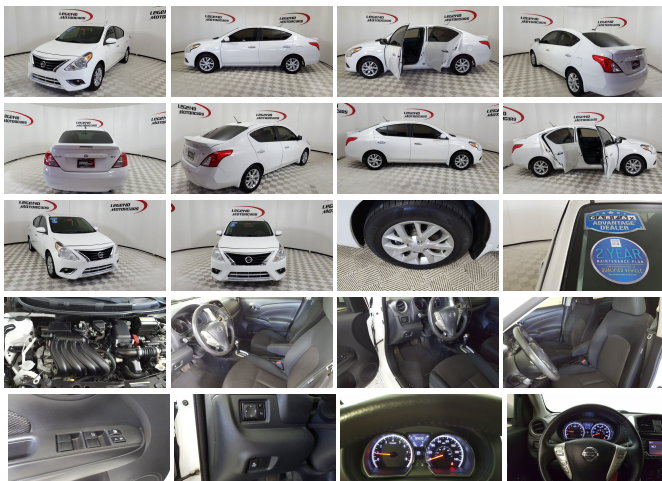

2017 Nissan Versa Sedan SV

View this car on our website at legendmotorcars.com/7151882/ebrochure

Specifications:

Year:	2017
VIN:	3N1CN7APXHL807582
Make:	Nissan
Stock:	17871
Model/Trim:	Versa Sedan SV
Condition:	Pre-Owned
Body:	Sedan
Exterior:	Fresh Powder
Engine:	1.6L
Interior:	Charcoal Cloth
Mileage:	90,690
Drivetrain:	Front Wheel Drive
Economy:	City 31 / Highway 39

Come test drive this Clean, Roomy and Fuel Efficient 2017 Nissan Versa. This Versa is powered by economical 1.6 liter dual overhead cam 16 valve I4 engine mated with a smooth operating automatic transmission. It is equipped with power windows and locks, tilt wheel w/audio controls, power mirrors, cruise, front/side airbags, safety curtain, anti-lock brakes, traction control, tire pressure monitoring, drivers arm rest, remote keyless entry, back up camera, Bluetooth, AM/FM CD with aux audio jack/USB and Alloy wheels.

Option Packages

Factory Installed Packages

[K01] SV SPECIAL EDITION PACKAGE

- inc: front fascia chrome accents, hands-free text messaging assistant and special edition emblem, 15" Alloy Wheels, 5.0" Color Audio Display, Front Variable Intermittent Wipers, SiriusXM Satellite Radio, Streaming Audio Via Bluetooth, Leather-Wrapped Steering Wheel, Fog Lights, chrome finisher, Piano Black Lid-C, Rearview Monitor
- \$500