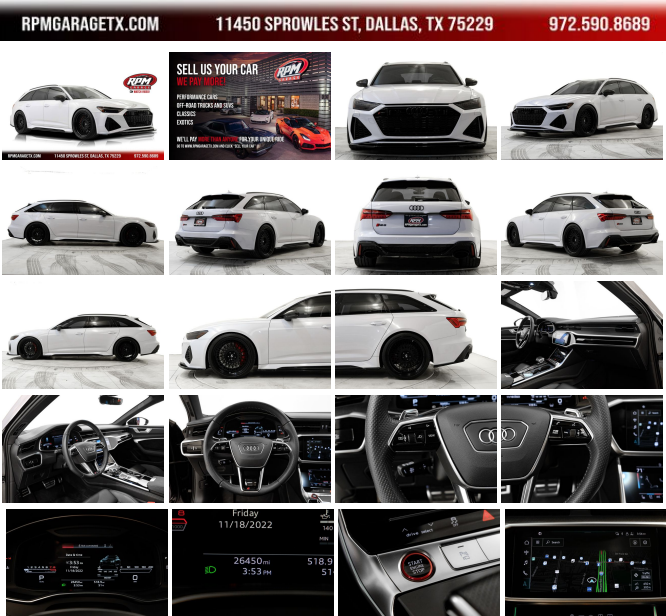

2021 Audi RS 6 Avant Carbon Pack, Executive Pack and Many Upgrades

View this car on our website at rpmgaragetx.com/7151743/ebrochure

Our Price **\$122,991**

Specifications:

Year:	2021
VIN:	WUA1CBF21MN904063
Make:	Audi
Model/Trim:	RS 6 Avant Carbon Pack, Executive Pack and Many Upgrades
Condition:	Pre-Owned
Body:	Sedan
Exterior:	White
Engine:	Engine: 4.0 TFSI 8 Cylinder 32-Valve DOHC -inc: Audi valvelift system and variable valve timing
Interior:	Black Leather
Mileage:	26,420
Drivetrain:	All Wheel Drive
Economy:	City 15 / Highway 22

RPM Garage is a specialty car dealership conveniently located off I-35E in Dallas, Texas. With over 100 cars in stock, and new inventory arriving every day, we offer a wide variety of quality vehicles to make your dreams come true. Make sure to stop by and check out our BRAND NEW 40,000 sq/ft warehouse and take your dream car home TODAY!

LET US FINANCE
YOUR DREAMS!
CLICK HERE TO
BEGIN!

We are proud to offer you this RARE 2021 Audi RS6 with the Carbon Pack, Executive Pack and Many Upgrades for sale!

[LIST OF FEATURES & UPGRADES:](#)

**FULL DESCRIPTION AND DETAILS
COMING SOON!!!**