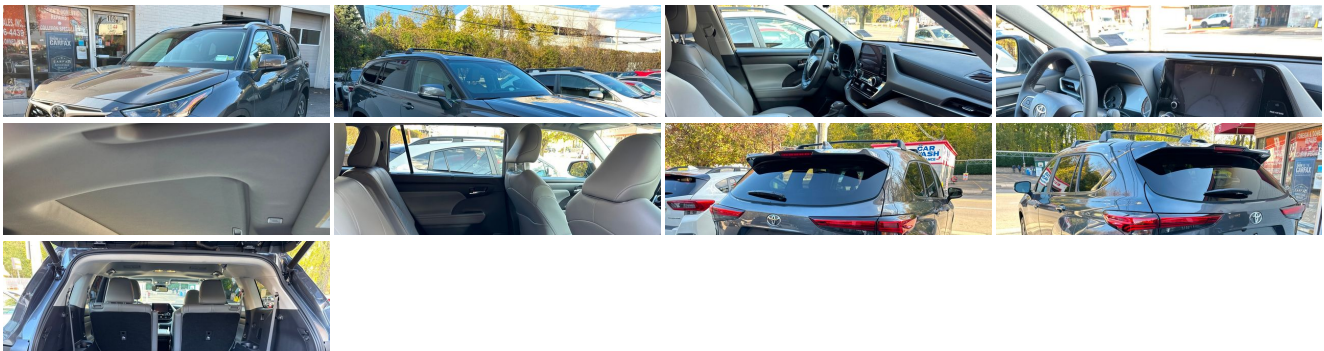

Photos

Details

Contact

Specifications:

Year:	2023
VIN:	5TDKDRBH3PS001946
Make:	Toyota

Model/Trim:	Highlander XLE
Condition:	Pre-Owned
Body:	SUV
Exterior:	Gray
Engine:	Engine: 2.4L 4-Cyl Turbocharged DOHC VVT-i -inc: 16-valve D-4S injection engine and stop and start engine system
Interior:	Gray
Mileage:	5,000
Drivetrain:	All Wheel Drive
Economy:	City 21 / Highway 28