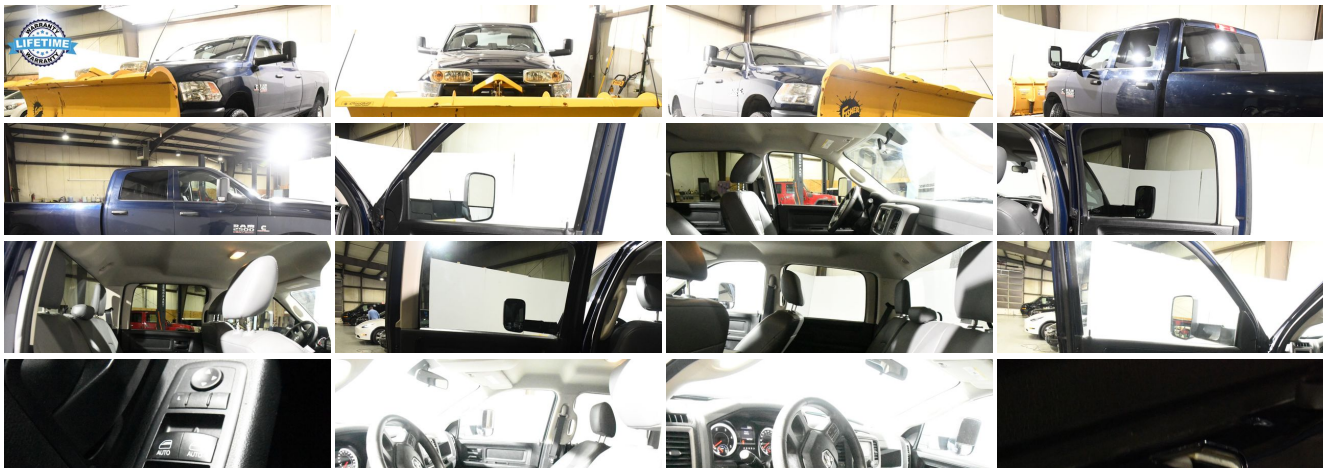

2014 Ram 2500 Long Box w/ Fisher Plow

Eric Zuwalick

No-Haggle Price \$35,400

View this vehicle on our website at soundautowholesalers.com

139 W Main St., Branford, CT 06405

- Photos
- Details
- Contact

Specifications:

Year:	2014
VIN:	3C6UR5HL4EG260513
Make:	Ram
Stock:	5269
Model/Trim:	2500 Long Box w/ Fisher Plow
Condition:	Pre-Owned
Body:	Pickup Truck
Exterior:	True Blue Pearlcoat
Engine:	ENGINE: 6.7L I6 CUMMINS TURBO DIESEL
Interior:	Diesel Gray/Black Cloth
Mileage:	19,967
Drivetrain:	4 Wheel Drive

Installed Options

Interior

- 40/20/40 Split Bench Seat- Heavy Duty Vinyl 40/20/40 Split Bench Seat
- Power 1st Row Windows w/Driver And Passenger 1-Touch Up/Down
- Power Door Locks- Power Rear Windows- 2 12V DC Power Outlets
- Analog Appearance- Cargo Area Concealed Storage
- Cruise Control w/Steering Wheel Controls- Day-Night Rearview Mirror
- Delayed Accessory Power- Driver Seat- Fade-To-Off Interior Lighting
- Front Armrest w/Cupholders- Full Cloth Headliner- Full Vinyl/Rubber Floor Covering
- Gauges -inc: Speedometer, Odometer, Voltmeter, Oil Pressure, Engine Coolant Temp, Tachometer, Oil Temperature, Transmission Fluid Temp, Engine Hour Meter and Trip Odometer
- Glove Box- HVAC -inc: Underseat Ducts and Console Ducts
- Instrument Panel Bin, Dashboard Storage, Driver / Passenger And Rear Door Bins and 2nd Row Underseat Storage
- Interior Trim -inc: Metal-Look Instrument Panel Insert and Chrome/Metal-Look Interior Accents
- Manual Adjustable Front Head Restraints and Manual Adjustable Rear Head Restraints
- Manual Air Conditioning- Manual Tilt Steering Column- Mini Floor Console
- Passenger Seat- Pickup Cargo Box Lights- Rear Center Armrest- Rear Folding Seat
- Sentry Key Immobilizer- Storage Tray- Systems Monitor
- Urethane Gear Shifter Material- Vinyl Rear Seat