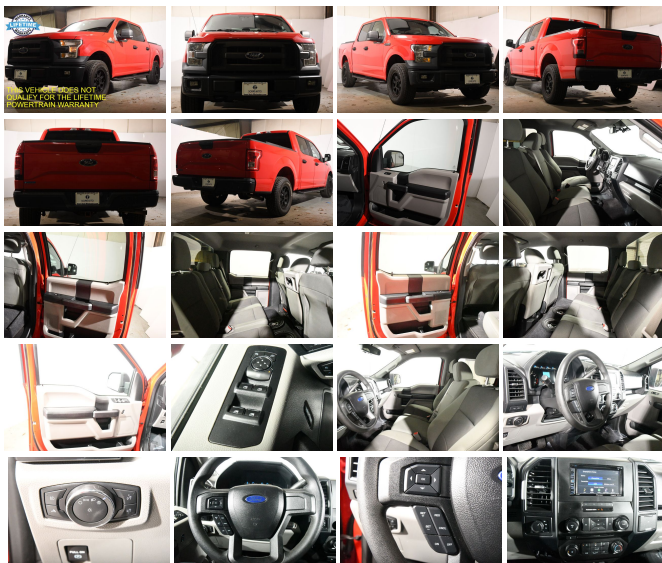

2015 Ford F-150 XLT

Sound Auto Wholesalers - - View this car on our website at soundautowholesalers.com/7151156/ebrochure