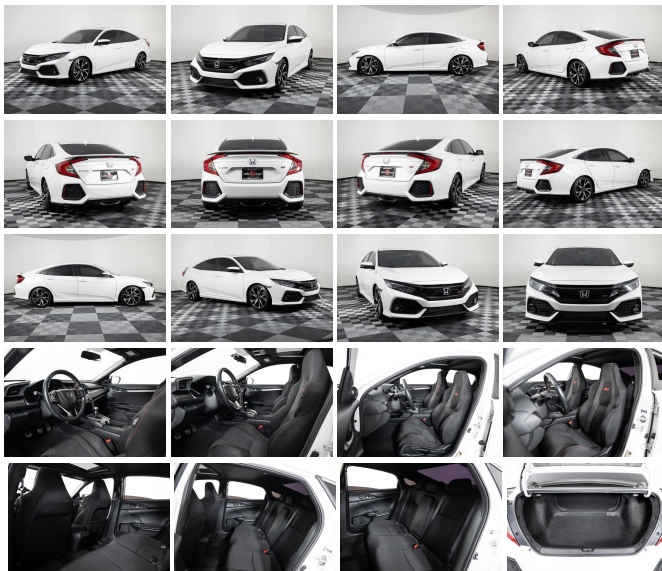

### Specifications:

<b>Year:</b>	2019
<b>VIN:</b>	2HGFC1E54KH704214
<b>Make:</b>	Honda
<b>Stock:</b>	P6500A
<b>Model/Trim:</b>	Civic Si 4dr Sedan 6M
<b>Condition:</b>	Pre-Owned
<b>Body:</b>	Sedan
<b>Exterior:</b>	Platinum White Pearl
<b>Engine:</b>	Engine: 1.5T I-4 DOHC 16-Valve w/Turbocharger
<b>Interior:</b>	Black, cloth Cloth
<b>Mileage:</b>	41,919
<b>Drivetrain:</b>	Front Wheel Drive
<b>Economy:</b>	City 28 / Highway 38

OUR BLACK FRIDAY SALES EVENT STARTS THIS WEEKEND AND GOES THROUGH NOVEMBER 30TH! OUR BIGGEST SALE OF THE YEAR! BUY, SPIN AND WIN!!! THOUSANDS OF DOLLARS IN PRIZES! \*\*CLEAN TITLE \* CLEAN CARFAX \* ONLY 2 PREVIOUS OWNERS \* 19 SERVICE RECORDS \* MANUAL TRANSMISSION\*\*  
\*\*We will price match any equally equipped vehicle within 300 miles of our dealership\*\* \*\*Credit Union and bank financing available\*\* \*\* We take trades and can arrange buyer financing \*\* \* Call or text us 24 hours at 385-323-8407 with any questions!

## Exterior

- Wheels: 18" Machine-Finished Alloy -inc: gloss black inserts
- Tires: 235/40R18 95Y Summer Tires- Tire Mobility Kit- Clearcoat Paint
- Express Open/Close Sliding And Tilting Glass 1st Row Sunroof w/Sunshade
- Body-Colored Front Bumper- Body-Colored Rear Bumper- Black Side Windows Trim
- Body-Colored Door Handles- Body-Colored Power Heated Side Mirrors w/Manual Folding
- Fixed Rear Window w/Defroster- Light Tinted Glass
- Speed Sensitive Variable Intermittent Wipers- Fully Galvanized Steel Panels
- Wing Spoiler- Black Grille- Trunk Rear Cargo Access
- Auto On/Off Projector Beam Halogen Daytime Running Headlamps w/Delay-Off
- Front Fog Lamps