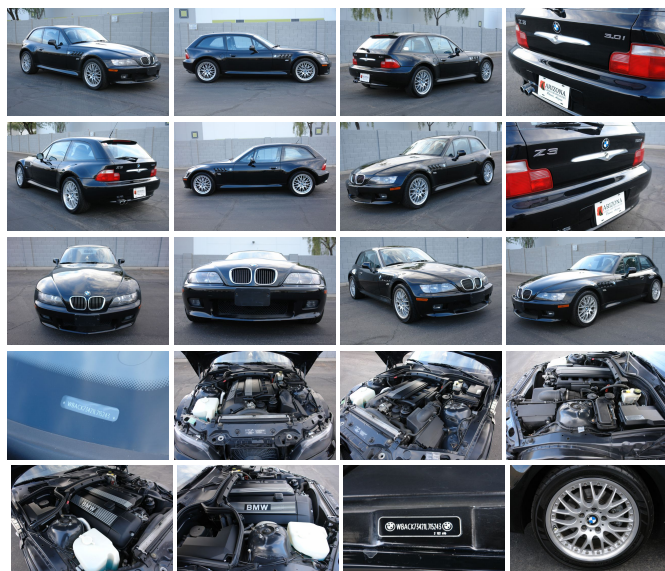

2001 BMW Z3 3.0i

Danny Diedrich 602-513-3298

View this car on our website at arizonaclassiccarsales.com/7150908/ebrochure

Our Price **\$39,950**

Retail Value ~~\$47,950~~

Specifications:

Year:	2001
VIN:	WBACK73421LJ15243
Make:	BMW
Stock:	J15243
Model/Trim:	Z3 3.0i
Condition:	Pre-Owned
Body:	Coupe
Exterior:	Black
Engine:	3.0L (183) DOHC 24-valve in-line 6-cyl engine w/variable valve timing
Interior:	Black
Transmission:	5-SPEED MANUAL TRANSMISSION W/DIRECT 5TH GEAR
Mileage:	26,441
Drivetrain:	Rear Wheel Drive
Economy:	City 19 / Highway 27

Info coming soon.

2001 BMW Z3 3.0i

Arizona Classic Car Sales - 602-513-3298 - View this car on our website at arizonaclassiccarsales.com/7150908/ebrochure

Vehicle History Report : as Of 03/29/2023

Our Location :

Snapshot

2001 BMW Z3 3.0i

No accidents or damage reported to CARFAX

4 Service history records

2 Previous owners

Types of owners: Personal lease
Personal

Last owned in Arizona

25,200 Last reported odometer reading

Exterior

- Body-color front air dam- Chrome trim kidney grille/headlight-ring- Dual pwr mirrors
- Halogen fog lights- Halogen headlights
- Vehicle-speed sensitive intermittent windshield wipers- White turn signal indicators