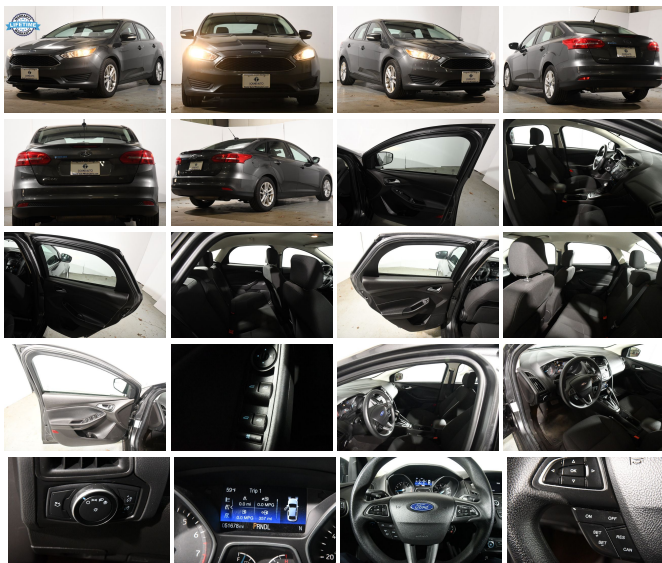

139 W Main St
 Branford, CT 06405

2017 Ford Focus SE Free Lifetime Warranty

Eric Zuwalick

View this car on our website at soundautowholesalers.com/7150832/ebrochure

No-Haggle Price **\$13,499**

Specifications:

Year:	2017
VIN:	1FADP3F22HL291866
Make:	Ford
Stock:	5264
Model/Trim:	Focus SE Free Lifetime Warranty
Condition:	Pre-Owned
Body:	Sedan
Exterior:	Magnetic Metallic
Engine:	ENGINE: 2.0L I-4 GDI TI-VCT FLEX FUEL
Interior:	Charcoal Black Cloth
Transmission:	TRANSMISSION: 6-SPEED AUTOMATIC
Mileage:	51,672
Drivetrain:	Front Wheel Drive
Economy:	City 26 / Highway 38

- Smart Device Integration- Systems Monitor- Trip Computer
- Urethane Gear Shifter Material

Exterior

- Auto On/Off Aero-Composite Halogen Headlamps w/Delay-Off
- Black Grille w/Chrome Accents
- Black Side Windows Trim and Black Front Windshield Trim - Body-Colored Door Handles
- Body-Colored Front Bumper
- Body-Colored Power Side Mirrors w/Convex Spotter, Manual Folding and Turn Signal Indicator
- Body-Colored Rear Bumper- Clearcoat Paint
- Compact Spare Tire Mounted Inside Under Cargo- Fixed Rear Window w/Defroster
- Fully Galvanized Steel Panels- Light Tinted Glass- Steel Spare Wheel
- Tires: P215/55R16- Trunk Rear Cargo Access- Variable Intermittent Wipers
- Wheels: 16" Painted Aluminum

Option Packages

Factory Installed Packages

ENGINE: 2.0L I-4 GDI TI-VCT FLEX FUEL

TRANSMISSION: 6-SPEED AUTOMATIC

-inc: SelectShift w/thumb switch on gear shifter \$1,095

MAGNETIC METALLIC

CHARCOAL BLACK, CLOTH FRONT BUCKET SEATS