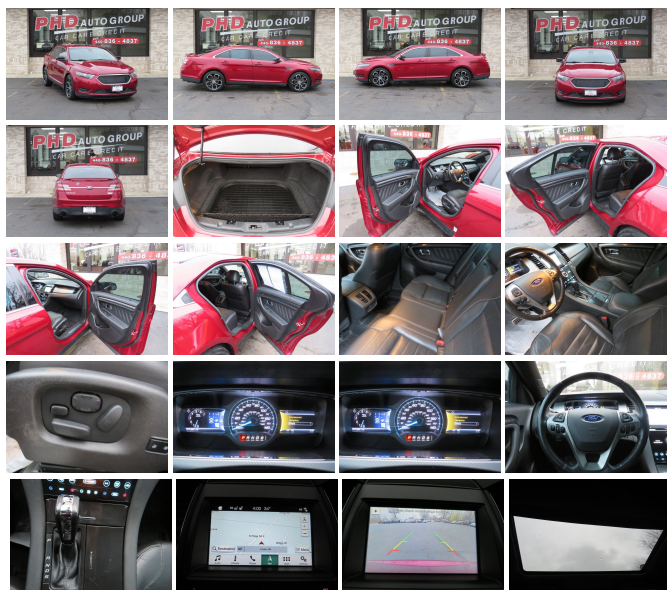

2016 Ford Taurus SHO

View this car on our website at phdautogroup.com/7150787/ebrochure

Our Price **\$17,997**

Specifications:

Year:	2016
VIN:	1FAHP2KT9GG142842
Make:	Ford
Stock:	142842
Model/Trim:	Taurus SHO
Condition:	Pre-Owned
Body:	Sedan
Exterior:	Burgundy
Engine:	ENGINE: 3.5L V6 ECOBOOST
Interior:	Black
Mileage:	77,259
Drivetrain:	All Wheel Drive
Economy:	City 16 / Highway 24