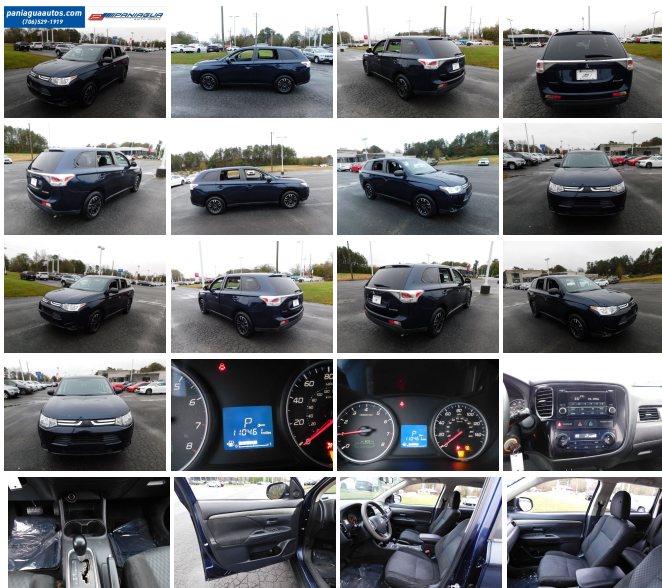

2014 Mitsubishi Outlander ES

View this car on our website at paniaguaautos.com/7150489/ebrochure

paniaguaautos.com
(706) 529-1919

Our Price **\$6,995**

Specifications:

Year: 2014
VIN: JA4AD2A31EZ004665
Make: Mitsubishi
Stock: 9358
Model/Trim: Outlander ES
Condition: Pre-Owned
Body: SUV
Exterior: Blue
Engine: Engine: 2.4L SOHC I4 MIVEC 16 Valve
Interior: Black Cloth
Transmission: AUTOMATIC
Mileage: 110,461
Drivetrain: Front Wheel Drive
Economy: City 25 / Highway 31

2014 MITSUBISHI OUTLANDER 2.4L 4 CYLINDER AUTOMATIC CLOTH INTERIOR ALL POWER HURRY IN TODAY AND CHECK OUT OUR MOST RECENT INVENTORY WE HAVE THE BEST SELECTION OF USED VEHICLES IN TOWN

2014 Mitsubishi Outlander ES