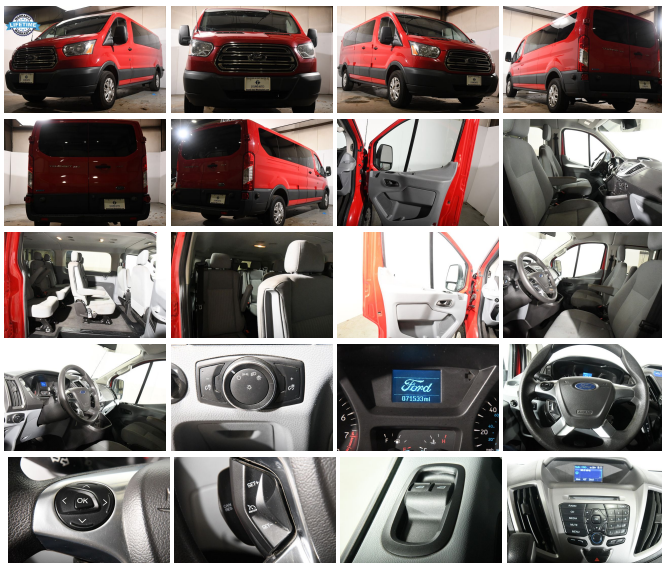

139 W Main St
Branford, CT 06405

2015 Ford Transit Wagon XLT 15 - Passenger

Eric Zuwalick

View this car on our website at soundautowholesalers.com/7150423/ebrochure

No-Haggle Price **\$31,999**

Specifications:

| | |
|--------------------|----------------------------------|
| Year: | 2015 |
| VIN: | 1FBZX2ZM6FKA80166 |
| Make: | Ford |
| Stock: | 5271 |
| Model/Trim: | Transit Wagon XLT 15 - Passenger |
| Condition: | Pre-Owned |
| Body: | Minivan/Van |
| Exterior: | Vermillion Red |
| Engine: | ENGINE: 3.7L TI-VCT V6 (FFV) |
| Interior: | Pewter Cloth |
| Mileage: | 71,527 |
| Drivetrain: | Rear Wheel Drive |