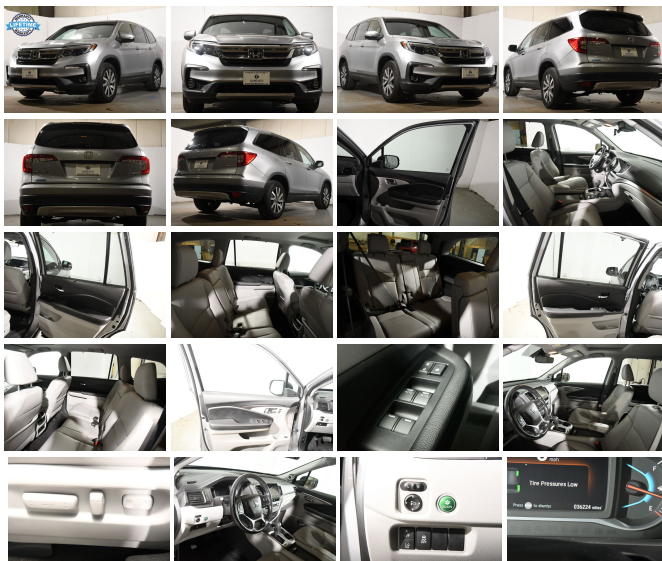

139 W Main St
 Branford, CT 06405

2019 Honda Pilot EX-L

Eric Zuwalick

View this car on our website at soundautowholesalers.com/7149967/ebrochure

No-Haggle Price **\$30,999**

Specifications:

Year:	2019
VIN:	5FNYP6H55KB097902
Make:	Honda
Stock:	5247
Model/Trim:	Pilot EX-L
Condition:	Pre-Owned
Body:	SUV
Exterior:	Lunar Silver Metallic
Engine:	Engine: 3.5L V6 24-Valve SOHC i-VTEC
Interior:	Gray Leather
Mileage:	36,191
Drivetrain:	All Wheel Drive
Economy:	City 18 / Highway 26