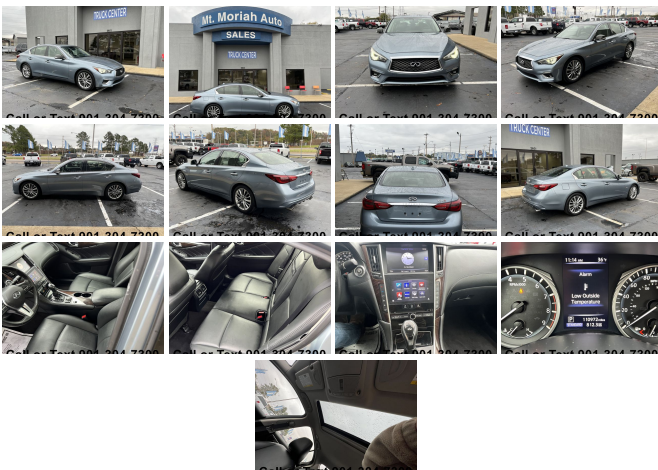

2018 INFINITI Q50 3.0t LUXE SPORT

Mt. Moriah Auto Sales - 9013152155 - View this car on our website at mtmoriahautos.com/7149793/ebrochure