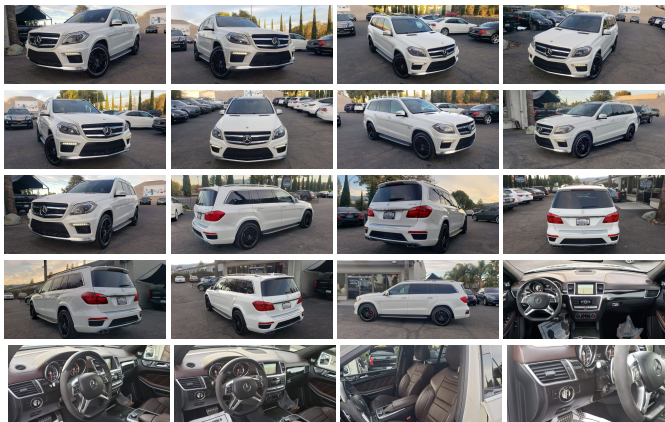

2015 Mercedes-Benz GL 63 AMG AWD

Prestige Sales Department 408-379-2277

View this car on our website at prestigepre-owned.com/7149647/ebrochure

Our Price **\$39,749**

Specifications:

Year:	2015
VIN:	4JGDF7EE2FA540400
Make:	Mercedes-Benz
Stock:	A3291
Model/Trim:	GL 63 AMG AWD
Condition:	Pre-Owned
Body:	SUV
Exterior:	Diamond White Metallic
Engine:	Engine: 5.5L Twin-Turbo Direct Injection V8
Interior:	Brown Leather
Mileage:	83,363
Drivetrain:	All Wheel Drive
Economy:	City 13 / Highway 17

2015 MERCEDES-BENZ GL63 AMG 5.5L V-8 BI-TURBO ENGINE WITH DIRECT INJECTION---(**550 HP//560 lb-ft TORQUE**)-- (**ORIGINAL MSRP OF \$122,210**)

7-SPEED AMG SPEEDSHIFT PLUS TRANSMISSION w/ SHIFT PADDLES

4 MATIC PERMANENT---(**ALL WHEEL DRIVE**)--AIRMATIC AIR SUSPENSION