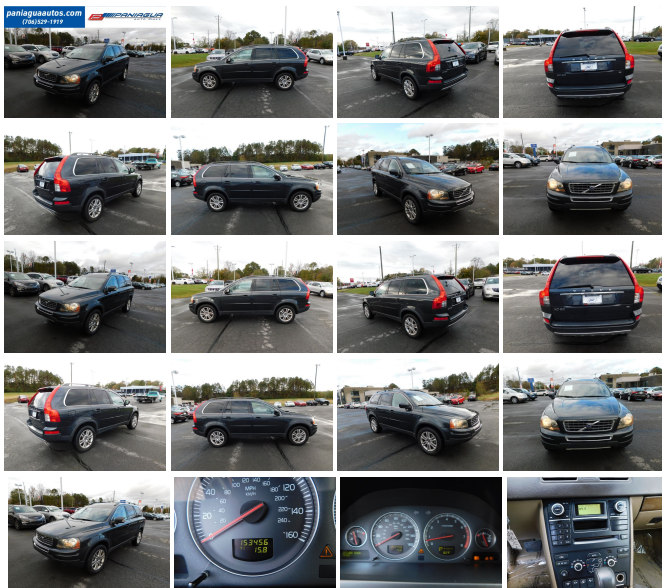

2010 Volvo XC90 I6

View this car on our website at paniaguaautos.com/7149577/ebrochure

paniaguaautos.com
(706)529-1919

Our Price **\$3,900**

Specifications:

Year: 2010
VIN: YV4982CY7A1542489
Make: Volvo
Stock: 8974
Model/Trim: XC90 I6
Condition: Pre-Owned
Body: SUV
Exterior: Black
Engine: 3.2L DOHC 24-valve I6 engine
Interior: Tan Leather
Transmission: AUTOMATIC
Mileage: 153,456
Drivetrain: Front Wheel Drive
Economy: City 15 / Highway 22

2010 VOLVO XC90 3.2L INLINE 6 CYLINDER AUTOMATIC LEATHER INTERIOR ALL POWER COLD AC GOOD HEATER STOP BY TODAY AND CHECK OUT OUR MOST RECENT INVENTORY

2010 Volvo XC90 I6

Paniagua Auto Mall - 706-529-1919 & 423-472-4045 - View this car on our website at paniaguaautos.com/7149577/ebrochure

Exterior

- Pwr heated mirrors w/memory, puddle lights, integrated turn signals
- Variable intermittent front wipers- 18" "Camulus" alloy wheels- 70/30 dual-split tailgate
- Auto-off headlights- Black roof rails- Color-keyed bodyside moldings
- Color-keyed door handles- Front fog lights- P235/65R18 tires
- Pwr glass moonroof w/sliding sunshade, auto-open- Rear fog light w/auto-off
- Rear wiper/washer -inc: automatic function in reverse when front wipers on
- Safe Approach & Home Safe security lighting - Tinted rear windows