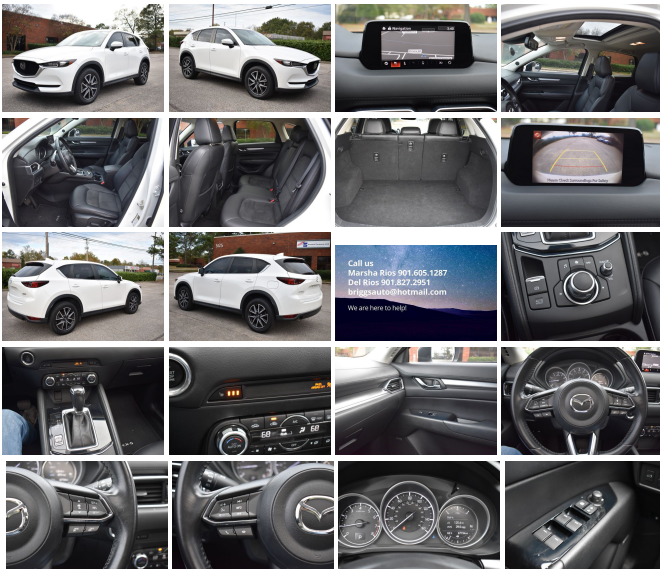

PLEASE CALL MARSHA  
901.605.1287 OR DEL RIOS  
901.827.2951

2018 MAZDA CX-5 GRAND  
TOURING. LEATHER INTERIOR  
WITH HEATED SEATS, POWER  
SUNROOF, BLUE TOOTH TECH.  
NAVIGATION, REAR BACK UP  
CAMERA. THIS ONE HAS IT ALL!  
SEE MORE PICTURES AND A  
FREE CARFAX AT OUR WEBSITE  
MEMPHISCARSMART.COM.  
REMEMBER JESUS LOVES YOU,  
GO TO CHURCH.