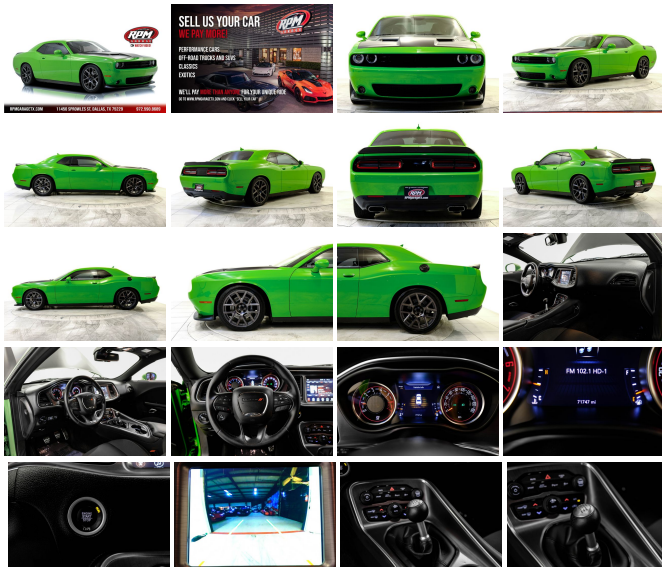

# 2017 Dodge Challenger R/T Scat Pack with Upgrades

View this car on our website at [rpmgaragetx.com/7148889/ebrochure](http://rpmgaragetx.com/7148889/ebrochure)

Our Price **\$34,991**

RPMGARAGETX.COM 11450 SPROWLES ST, DALLAS, TX 75229 972.590.8689

RPM Garage is a specialty car dealership conveniently located off I-35E in Dallas, Texas. With over 100 cars in stock, and new inventory arriving every day, we offer a wide variety of quality vehicles to make your dreams come true. Make sure to stop by and check out our BRAND NEW 40,000 sq/ft warehouse and take your dream car home TODAY!

**LET US FINANCE**  
**YOUR DREAMS!**  
**CLICK HERE TO**  
**BEGIN!**

We are proud to offer you this RARE GREEN

**GO TRICOAT** 2017 Dodge Challenger R/T Scat Pack with Upgrades for sale!

This 2017 Dodge Challenger R/T Scat Pack is a modern performance machine that offers the authentic muscle car experience. Under the hood, a 6.4-liter V8 engine produces 458 horsepower and 475 lb-ft of torque, all of which is sent through a six-speed manual transmission to the rear wheels. The engine is not stock, however, having received a Mopar cold-air intake and a JLT 3.0 catch can. This Mopar legend comes equipped with 20" Dodge wheels and is finished in Green Go Clearcoat, a flashy color that makes this eye-catching car stand out even more. In the interior, this Scat Pack offers cloth bucket seats, multi-zone A/C, a leather steering wheel, selectable performance controls, and an infotainment system with Bluetooth, performance pages, performance controls, and a backup camera, truly making this car the complete package.