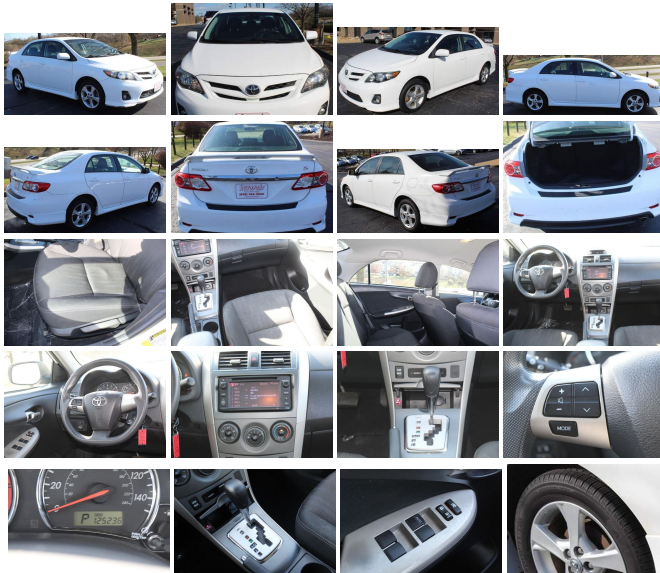

2013 Toyota Corolla S

View this car on our website at autoportstl.com/7148760/ebrochure

Our Price **\$11,900**

Specifications:

Year:	2013
VIN:	2T1BU4EE9DC949650
Make:	Toyota
Stock:	GP22481
Model/Trim:	Corolla S
Condition:	Pre-Owned
Body:	Sedan
Exterior:	Super White
Engine:	1.8L DOHC SFI 16-valve VVT-i I4 engine
Interior:	Dark Charcoal Cloth
Transmission:	AUTOMATIC
Mileage:	125,230
Drivetrain:	Front Wheel Drive
Economy:	City 26 / Highway 34

**BEST SELECTION OF
LOW MILE**

**GREAT VALUE
IMPORTS IN
ST. LOUIS!**

**< EXCITED TO
PRESENT THIS >**

**<< 2013 TOYOTA
COROLLA S >>**

WHAT DO YOU WANT TO KNOW:

- <> WE WANT TO EARN YOUR BUSINESS!
- <> SALE PRICED FOR A FAST SALE!
- <> ONE OWNER NEW CAR TRADE IN
- <> SUOER NICE!
- <> EXCELLENT DEALER SERVICE RECORDS
- <> MUCH, MUCH MORE

Exterior

- 16" x 6.5" 5-spoke alloy wheels - Chrome rear license plate garnish
- Color-keyed door handles- Color-keyed front & rear underbody spoiler
- Color-keyed front grille- Color-keyed heated fold away pwr mirrors
- Color-keyed rear spoiler- Fog lights- Intermittent wipers
- Multi-reflector halogen headlamps w/black sport trim- P205/55R16 all-season tires
- Rocker moldings- Temporary spare tire