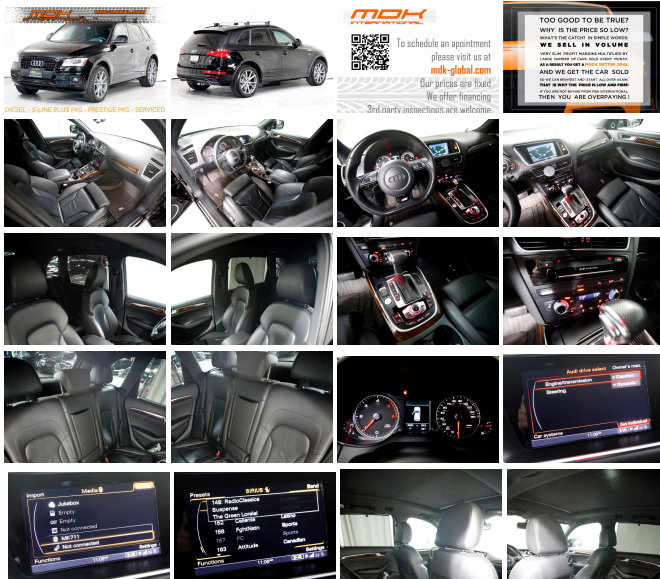

Our Price **$18,990**

Specifications:

Year:	2015
VIN:	WA1WMAFP4FA060658
Make:	Audi
Model/Trim:	Q5 Prestige - S-Line Plus - Sport Interior Pkg
Condition:	Pre-Owned
Body:	SUV
Exterior:	Brilliant Black
Engine:	Engine: 3.0 TDI 6 Cylinder 240 HP
Interior:	Black Leather
Mileage:	89,608
Drivetrain:	All Wheel Drive
Economy:	City 24 / Highway 31

* Just undergone a major service: new EGR cooler, oil cooler, coolant valves (very common issue with these cars) + fresh oil, fresh coolant, brakes, brand-new Pirelli tires all the way around

* Heavily optioned: S-line Plus pkg + Prestige pkg + Sport interior pkg = very rare combo

* Navigation

* Heated seats

* Panoramic sunroof

* Premium sound

* Rear sun-shades

* Roof crossbars

* S-line 20" wheels

* Black exterior trim

* Clean title

* Carfax certified

* 2 previous owners

* Please note, some minor damage was reported to Carfax back in 2020 - third party inspections are welcome