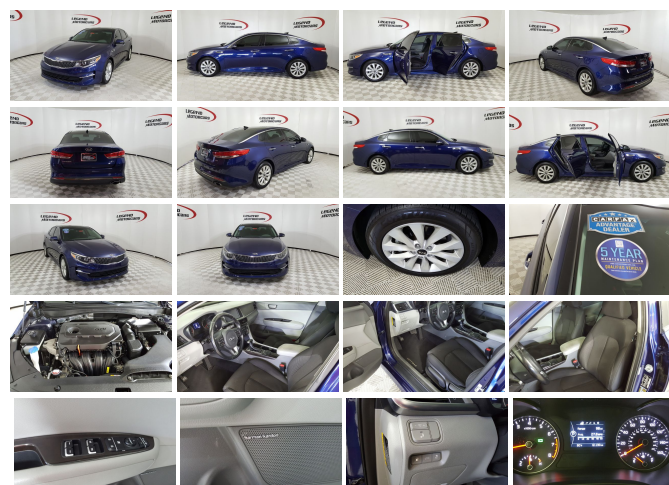

2016 Kia Optima EX

View this car on our website at legendmotorcars.com/7148245/ebrochure

Specifications:

Year:	2016
VIN:	5XXGU4L30GG004364
Make:	Kia
Stock:	17924
Model/Trim:	Optima EX
Condition:	Pre-Owned
Body:	Sedan
Exterior:	Horizon Blue
Engine:	2.4L
Interior:	Black Cloth
Mileage:	61,130
Drivetrain:	Front Wheel Drive
Economy:	City 24 / Highway 35

Come test drive this Sporty, Stylish and Economical 2016 Kia Optima. This Optima is powered by a fuel efficient 2.4 liter dual over head cam 16 valve I4 engine mated with a smooth shifting automatic transmission. It is equipped with power windows and locks, tilt/telescoping wheel w/audio controls, cruise, power heated folding mirrors, front/side air bags, safety curtain, anti lock brakes, traction control, fog lamps, push button start, dual zone climate control, lane departure waring, collision avoidance, remote keyless entry, backup camera, Panoramic Sunroof, Bluetooth, Harmon Kardon AM/FM CD with aux audio jack/USB and Alloy wheels.