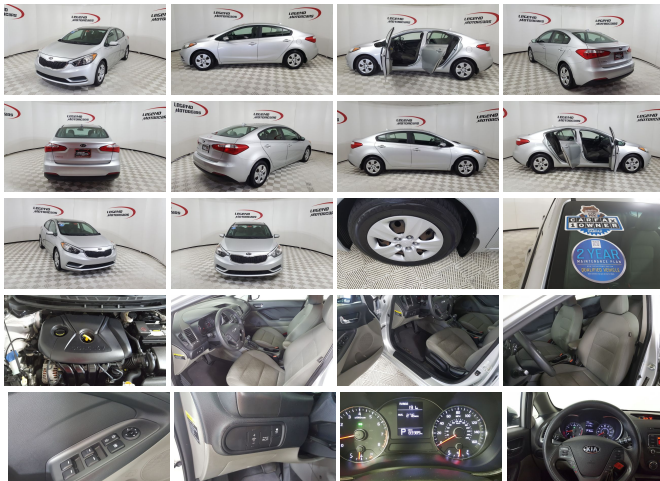

2016 Kia Forte LX

View this car on our website at legendmotorcars.com/7148213/ebrochure

Specifications:

Year:	2016
VIN:	KNAFK4A60G5539792
Make:	Kia
Stock:	17654
Model/Trim:	Forte LX
Condition:	Pre-Owned
Body:	Sedan
Exterior:	Silky Silver
Engine:	1.8L
Interior:	Gray Cloth
Mileage:	83,389
Drivetrain:	Front Wheel Drive
Economy:	City 26 / Highway 39

Take a look at this Sporty, Stylish and One Owner 2016 Kia Forte. This Forte is powered by a economical 1.8 liter dual overhead cam 16 valve D-CVVT I4 engine mated with a automatic transmission. It is equipped with power windows and locks, tilt/telescoping wheel w/audio controls, power mirrors, cruise, front/side airbags, safety curtain, anti-lock brakes, traction control, remote keyless entry, Bluetooth, AM/FM CD with aux audio jack/USB and 15" wheels.

All of our vehicles undergo an extensive multi point inspection/reconditioning. We now offer a complimentary 2 year maintenance plan on all vehicles in stock. We specialize in Guaranteed approvals, affordable down payments and payment plans for most any budget. We also have a clean and clear title plus Free CarFax Buyback Guarantee. For more information please call 972.272.7500 or visit www.legendmotorcars.com. We Want to Earn Your Business!