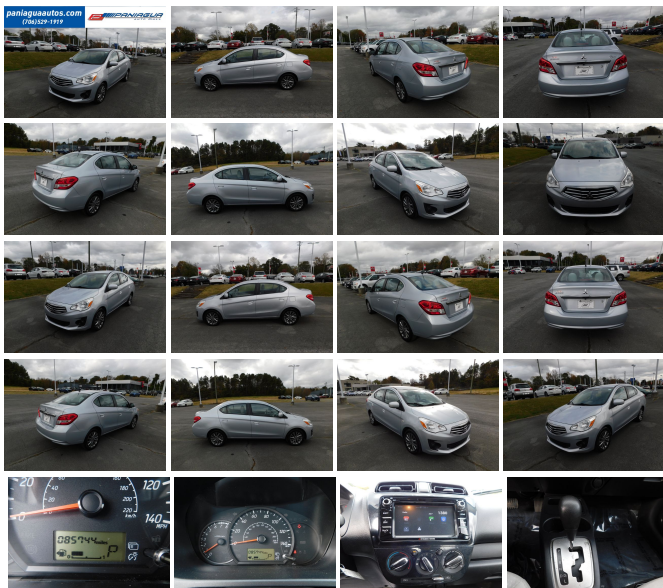

2018 Mitsubishi Mirage G4 ES

View this car on our website at paniaguaautos.com/7147910/ebrochure

Our Price **\$7,900**

Specifications:

Year: 2018
VIN: **ML32F3FJ4JHF07033**
Make: Mitsubishi
Stock: 9304
Model/Trim: Mirage G4 ES
Condition: Pre-Owned
Body: Sedan
Exterior: Silver
Engine: Engine: 1.2L MIVEC DOHC 12-Valve 3-Cylinder
Interior: Gray Cloth
Transmission: AUTOMATIC
Mileage: 85,744
Drivetrain: Front Wheel Drive
Economy: City 35 / Highway 41

2018 MITSUBISHI MIRAGE G4 ES 1.2L 3 CYLINDER AUTOMATIC CLOTH INTERIOR ALL POWER IF YOU ARE LOOKING FOR A GAS SAVER COME SEE US WE HAVE SEVERAL VEHICLES READY FOR YOU

2018 Mitsubishi Mirage G4 ES

Paniagua Auto Mall - 706-529-1919 & 423-472-4045 - View this car on our website at paniaguaautos.com/7147910/ebrochure