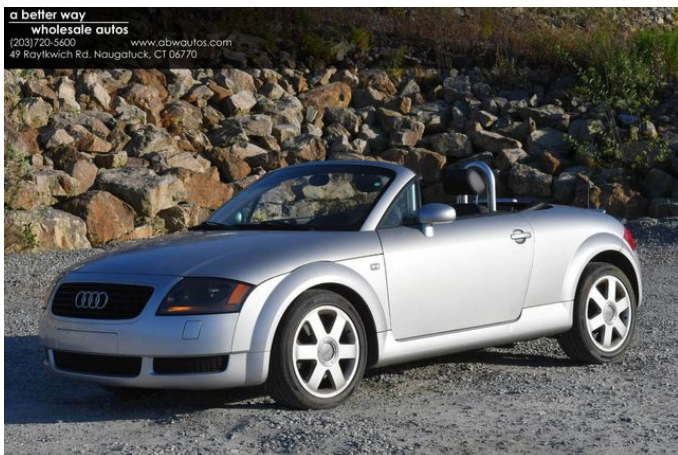

2001 Audi TT

View this car on our website at abwautos.com/7147818/ebrochure

Our Price **\$9,495**

Specifications:

Year:	2001
VIN:	TRUTX28N911018356
Make:	Audi
Stock:	18356AA
Model/Trim:	TT
Condition:	Pre-Owned
Body:	Convertible
Exterior:	Silver
Engine:	1.8L Turbocharged 4 Cyl
Interior:	Black Leather
Transmission:	5 SpEEd Manual
Mileage:	23,700
Drivetrain:	Front Wheel Drive
Economy:	City 22 / Highway 30

For sale at A Better Way Wholesale Autos - 2021 DealerRater Consumer Satisfaction Award winner - Connecticut's highest volume independent auto dealer! We have the area's largest selection of pre-owned vehicles at the lowest prices available, over 700 in stock to choose from! Financing for all credit tiers and extended warranties available. Please contact our sales department for more information about this vehicle or the rest of our inventory. Call 203-720-5600, view our website www.abwautos.com, or visit our showroom in Naugatuck, CT. Open 7 days a week!

Exterior

- Manually retractable cloth top w/heated rear glass window
- Aerodynamic 3-way halogen headlamps- Body-color front/rear bumpers
- Dual body-color heated pwr mirrors- Dual fixed roll bars w/aluminum finish