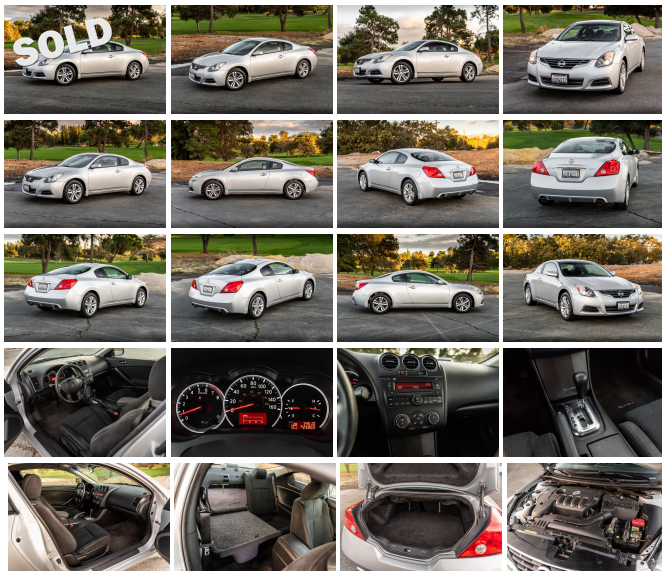

2012 Nissan Altima 2.5 S

View this car on our website at carbuffs.com/7147781/ebrochure

Our Price **\$0**

Specifications:

Year:	2012
VIN:	1N4AL2EP7CC201660
Make:	Nissan
Model/Trim:	Altima 2.5 S
Condition:	Pre-Owned
Body:	Coupe
Exterior:	Brilliant Silver Metallic
Engine:	2.5L DOHC 16-valve I4 engine
Interior:	Charcoal
Transmission:	Automatic
Mileage:	74,500
Drivetrain:	Front Wheel Drive
Economy:	City 23 / Highway 32

Brilliant silver metallic exterior with charcoal interior. Efficient 2.5L 4 cyl engine with automatic transmission. Keyless entry with pushbutton start. Power windows and locks. Only 74k miles. Senior owned. This prior rental car has a clean California title and Carfax report. Runs and drives great.

Exterior

- 17" x 7.5" 5-split spoke alloy wheels - Body-color bumpers- Body-color door handles
- Body-color front/rear splash guards- Body-color grille- Body-color pwr mirrors
- Compact spare tire- Full size trunk lid trim- P215/55R17 all-season tires
- Projector beam halogen headlights
- Speed-sensitive variable intermittent windshield wipers -inc: mist feature
- UV reducing glass w/dark upper windshield band