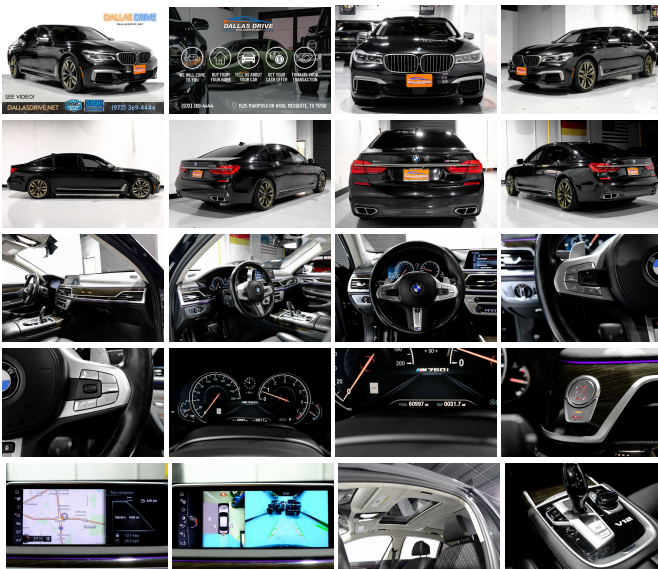

2017 BMW 7 Series M760i

View this car on our website at dallasdrive.net/7147693/ebrochure

Price **$56,666**

SEE VIDEO!

DALLASDRIVE.NET

(972) 369-4444

Specifications:

Year:	2017
VIN:	WBA7H6C39HG614450
Make:	BMW
Stock:	614450
Model/Trim:	7 Series M760i
Condition:	Pre-Owned
Body:	Sedan
Exterior:	Black Sapphire Metallic
Engine:	Engine: 6.6L 48V Twin Turbocharged V12
Interior:	Black Leather
Mileage:	60,967
Drivetrain:	All Wheel Drive
Economy:	City 13 / Highway 20

Priced below KBB Fair Purchase Price! Clean Carfax, 3 SETS OF KEYS, Alloy wheels, Ambient Air Package, Front dual zone A/C, Navigation System, Remote keyless entry.