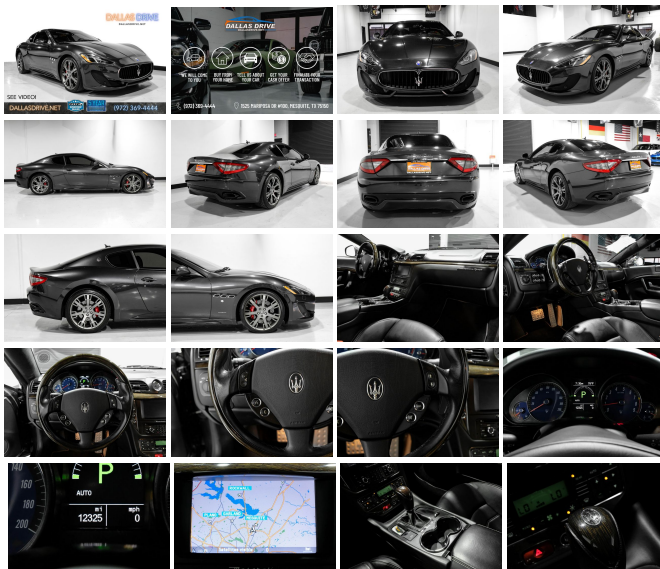

Odometer is 24562 miles below market average! Priced below KBB Fair Purchase Price!

11 Speakers, 4-Wheel Disc Brakes, ABS brakes, Adaptive suspension, Air Conditioning, Alloy wheels, AM/FM radio, Auto tilt-away steering wheel, Auto-dimming door mirrors, Auto-dimming Rear-View mirror, Auto-leveling suspension, Automatic temperature control, Brake assist, Bumpers: body-color, CD player, Compass, Driver door bin, Driver vanity mirror, Dual front impact airbags, Dual front side impact airbags, Electronic Stability Control, Four wheel independent suspension, Front anti-roll bar, Front Bucket Seats, Front Center Armrest, Front dual zone A/C, Front fog lights, Front reading lights, Fully automatic headlights, Garage door transmitter, Genuine wood dashboard insert, Genuine wood door panel insert, Headlight cleaning, Heated door mirrors, Heated front seats, Heated Sport Bucket Seats, High intensity discharge headlights: Bi-Xenon, Illuminated entry, Leather Shift Knob, Leather steering wheel, Low tire pressure warning, Maserati Multimedia System, Memory seat, MP3 decoder, Navigation System, Occupant sensing airbag, Outside temperature display, Overhead console, Passenger door bin, Passenger vanity mirror, Poltrona Frau Leather Seat Trim, Power door mirrors, Power driver seat, Power passenger seat, Power steering, Power windows, Radio data system, Rain sensing wipers, Rear anti-roll bar, Rear reading lights, Rear seat center armrest, Rear window defroster, Remote keyless entry, Security system, Speed control, Speed-sensing steering, Spoiler, Sport steering wheel, Steering wheel memory, Steering wheel mounted audio controls, Tachometer, Telescoping steering wheel, Tilt steering wheel, Traction control, Trip computer, Variably intermittent wipers, and Wheels: Fr 20" x 8.5"/Rr 20" x 10.5" Astro Design in Silver. 2014 Maserati GranTurismo Sport RWD 6-Speed Automatic with Overdrive 4.7L V8 SMPI DOHC Nero Carbonio Metallic