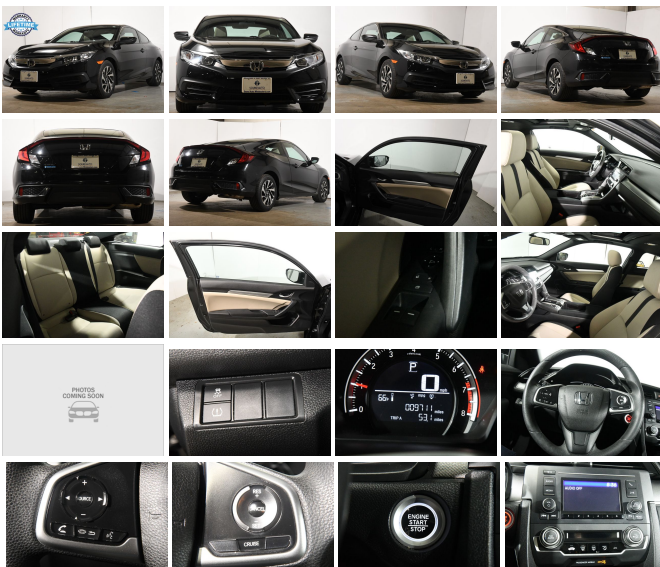

139 W Main St
Branford, CT 06405

2017 Honda Civic Sunroof. Free Lifetime Warranty

Eric Zuwalick

View this car on our website at soundautowholesalers.com/7147371/ebrochure

No-Haggle Price **\$19,999**

Specifications:

- Year:** 2017
- VIN:** 2HGFC4B09HH305317
- Make:** Honda
- Stock:** 5234
- Model/Trim:** Civic Sunroof. Free Lifetime Warranty
- Condition:** Pre-Owned
- Body:** Coupe
- Exterior:** Black
- Engine:** Engine: 2.0L I-4 DOHC 16-Valve i-VTEC
- Interior:** Black/Gray Cloth
- Mileage:** 9,653
- Drivetrain:** Front Wheel Drive
- Economy:** City 30 / Highway 39

Our Location :

2017 Honda Civic Sunroof. Free Lifetime Warranty

Sound Auto Wholesalers - - View this car on our website at soundautowholesalers.com/7147371/ebrochure

Installed Options

Interior

- Reclining Front Bucket Seats -inc: driver's seat w/manual height adjustment and adjustable head restraints
- 6-Way Driver Seat -inc: Manual Fore/Aft Movement
- 4-Way Passenger Seat -inc: Manual Fore/Aft Movement
- 60-40 Folding Bench Front Facing Fold Forward Seatback Rear Seat
- Manual Tilt/Telescoping Steering Column
- Gauges -inc: Speedometer, Odometer, Engine Coolant Temp, Tachometer, Trip Odometer and Trip Computer
- Fixed Rear Windows- Front Cupholder- Rear Cupholder- Compass- Valet Function
- Power Fuel Flap Locking Type- Remote Releases -Inc: Power Cargo Access
- Proximity Key For Doors And Push Button Start
- Remote Keyless Entry w/Integrated Key Transmitter, Illuminated Entry, Illuminated Ignition Switch and Panic Button
- Cruise Control w/Steering Wheel Controls- Automatic Air Conditioning- Glove Box
- Driver Foot Rest
- Interior Trim -inc: Metal-Look Instrument Panel Insert, Metal-Look Door Panel Insert and Metal-Look Interior Accents
- Full Cloth Headliner- Metal-Look Gear Shifter Material- Cloth Seat Trim
- Day-Night Rearview Mirror
- Driver And Passenger Visor Vanity Mirrors w/Driver And Passenger Auxiliary Mirror