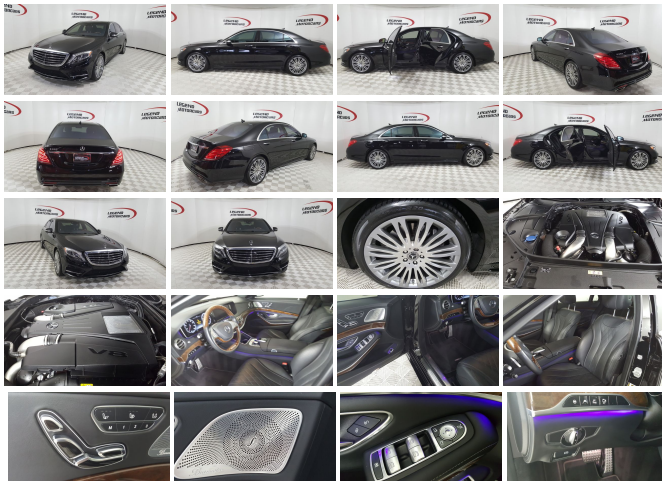

2016 Mercedes-Benz S 550

View this car on our website at legendmotorcarscarrollton.com/7147104/ebrochure

Sale Price **\$44,713**

Specifications:

Year: 2016
VIN: WDDUG8CB4GA263157
Make: Mercedes-Benz
Stock: C2045
Model/Trim: S 550
Condition: Pre-Owned
Body: Sedan
Exterior: Black
Engine: 4.7L Biturbo V8
Interior: Black Leather
Mileage: 45,689
Drivetrain: Rear Wheel Drive
Economy: City 17 / Highway 26

One Owner

360 View Camera

Premium and Sport Package

Heated/Ventilated Front and Rear Seats

Burmester Surround System

2016 Mercedes-Benz S 550

Legend Motorcars of Carrollton - 972-885-3268 - View this car on our website at legendmotorcarscarrollton.com/7147104/ebrochure