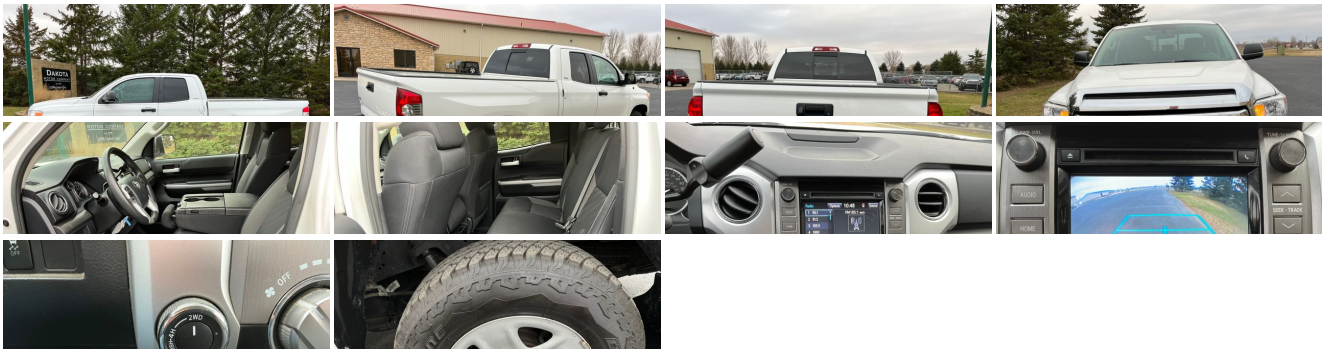

### Specifications:

Year: 2017

VIN: 5TFUM5F14HX073703

<b>Make:</b>	Toyota
<b>Model/Trim:</b>	Tundra SR
<b>Condition:</b>	Pre-Owned
<b>Body:</b>	Pickup Truck
<b>Exterior:</b>	White
<b>Engine:</b>	Engine: 4.6L V8 DOHC 32V w/i-Force -inc: acoustic control induction System (ACIS), dual independent variable valve timing w/intelligence and 4-2-1 tubular stainless steel exhaust manifold
<b>Interior:</b>	Black Cloth
<b>Mileage:</b>	60,447
<b>Drivetrain:</b>	4 Wheel Drive
<b>Economy:</b>	City 14 / Highway 18

## Vehicle Description

LOW MILES!! LOW PRICE!!4X4!! NICE CLEAN TRUCK!!!

Check out our full line of inventory at [DAKOTAMOTOR.COM](http://DAKOTAMOTOR.COM)

Call us anytime and ask for Bart or David and we will be happy to assist you. For your convenience please call before you come to be certain of availability. Full financing available. All of our vehicles have been checked by our in house service department. All of our vehicles are clean title and have actual miles. Enjoy our low overhead low price philosophy. We buy in bulk and sell at wholesale cost to save you the new car store markup!! 30years in wholesaling makes us retailing's smartest choice for a price savvy saver.

- Tires: P235/70R16 A3- variable intermittent wipers w/heated wiper park
- Wheels: 18" x 8J Styled Steel