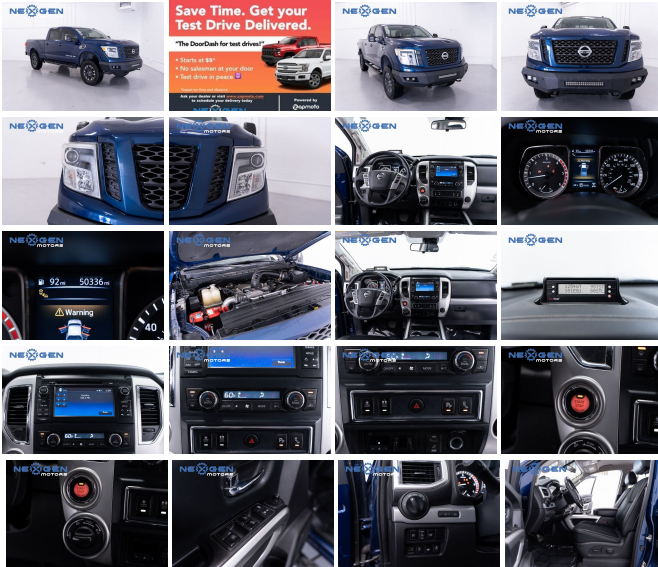

## 2016 Nissan Titan XD PRO-4X

View this car on our website at [nexgenmotorsutah.com/7146729/ebrochure](http://nexgenmotorsutah.com/7146729/ebrochure)

Our Price **\$34,000**

### Specifications:

<b>Year:</b>	2016
<b>VIN:</b>	1N6BA1F41GN517744
<b>Make:</b>	Nissan
<b>Stock:</b>	772052AB
<b>Model/Trim:</b>	Titan XD PRO-4X
<b>Condition:</b>	Pre-Owned
<b>Body:</b>	Pickup Truck
<b>Exterior:</b>	Deep Blue Pearl
<b>Engine:</b>	Engine: 5.0L V8 Turbo Diesel
<b>Interior:</b>	Black Cloth
<b>Mileage:</b>	49,474
<b>Drivetrain:</b>	4 Wheel Drive

### 2016 NISSAN TITAN XD

- CLEAN TITLE
- PRO-4X PACKAGE
- NEW TIRES
- LIFTED
- AFTERMARKET FRONT AND REAR BUMPERS WITH WORKING LED LIGHTS
- TONNEAU COVER
- REAR DIFF LOCK
- DOWNHILL ASSIST CONTROL
- LEATHER INTERIOR
- NAVIGATION
- SAVE THOUSANDS WITH NEXGEN MOTORS!