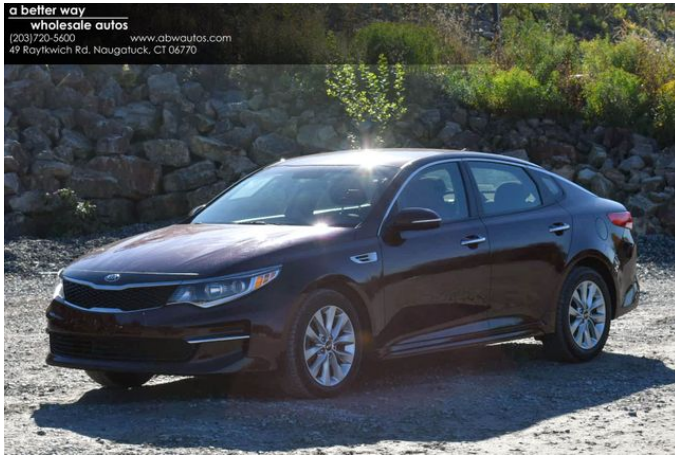

## 2018 Kia Optima LX

View this car on our website at [abwautos.com/7146395/ebrochure](http://abwautos.com/7146395/ebrochure)

Our Price **\$13,495**

### Specifications:

<b>Year:</b>	2018
<b>VIN:</b>	5XXGT4L35JG252846
<b>Make:</b>	Kia
<b>Stock:</b>	252846A
<b>Model/Trim:</b>	Optima LX
<b>Condition:</b>	Pre-Owned
<b>Body:</b>	Sedan
<b>Exterior:</b>	Burgundy
<b>Engine:</b>	2.4L 4 Cyl
<b>Interior:</b>	Black Cloth
<b>Transmission:</b>	Automatic
<b>Mileage:</b>	72,600
<b>Drivetrain:</b>	Front Wheel Drive
<b>Economy:</b>	City 25 / Highway 36

Price includes warranty! For sale at A Better Way Wholesale Autos - 2021 DealerRater Consumer Satisfaction Award winner - Connecticut's highest volume independent auto dealer! We have the area's largest selection of pre-owned vehicles at the lowest prices available, over 700 in stock to choose from! Financing for all credit tiers and extended warranties available. Please contact our sales department for more information about this vehicle or the rest of our inventory. Call 203-720-5600, view our website [www.abwautos.com](http://www.abwautos.com), or visit our showroom in Naugatuck, CT. Open 7 days a week!